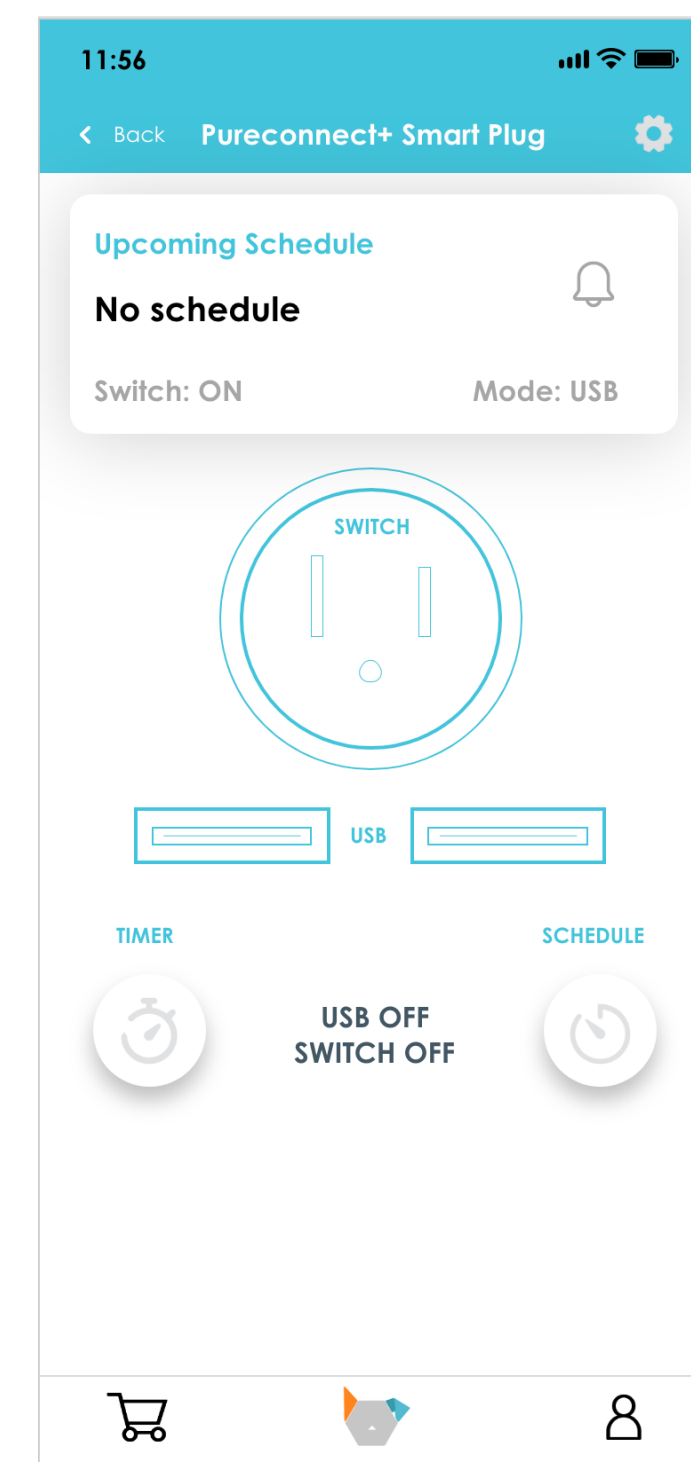

# PURECONNECT+ WI-FI ENABLED SMART PLUG

The INSTACHEW Pureconnect+ allows you to convert any of your pet products and electronics into smart products!

## FEATURES

**APP CONTROLLED:** You can be in control of your electronics using your smartphone to turn it on/off

**COMPATIBILITY:** Easily connect to Amazon Alexa

**DESIGN:** The Pureconnect+ has a plug in and USB port option.