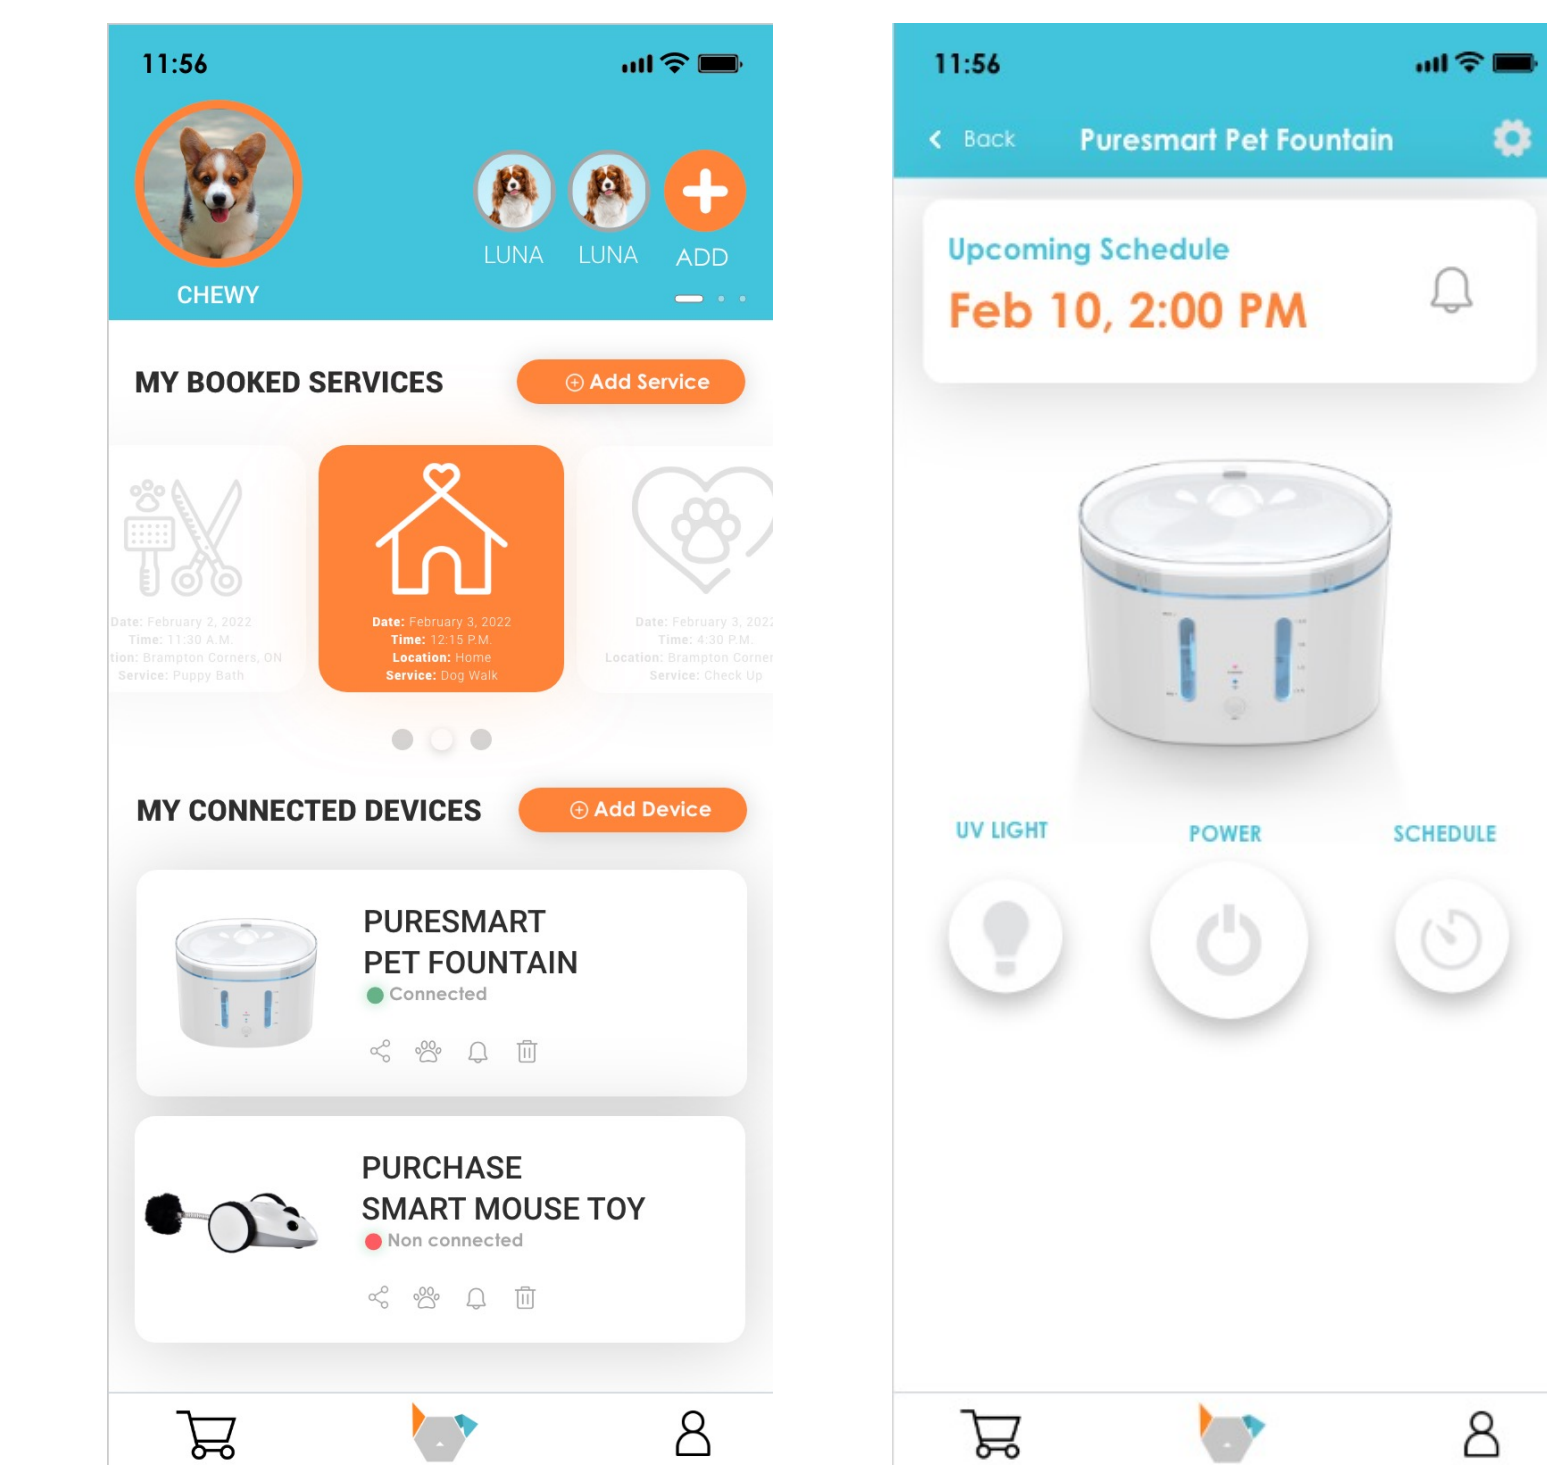

WHOLESALE:

$40.00(USD)
$52.80(CAD)

MSRP:

$69.99 (USD)
$89.99 (CAD)