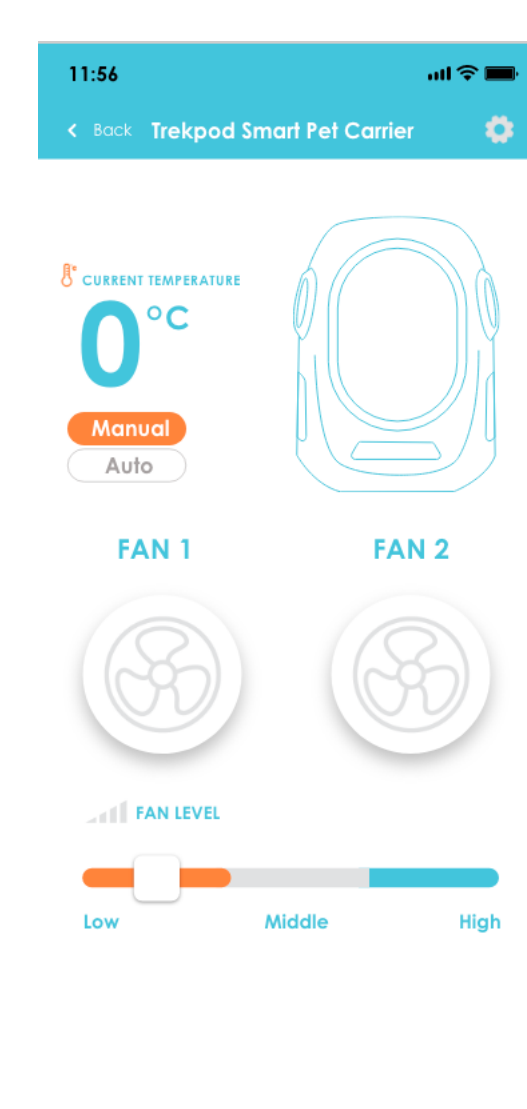

APP ENABLED: Take control of the intelligent temperature system! Adjust modes on the go to suit your pet, using the Instachew Infinity APP.

ROBUS POWER OPTIONS: The Trekpod is powered by a 5V USB power bank which doubles as a portable outlet. Charge any device with the portable outlet. *Power bank sold separately

TINTED WINDOW: The tinted viewing panel allows your pet to enjoy the beautiful scenery while being protected and shaded from the harsh sun.

SHOCK REDUCTION SYSTEM: The smart shock absorption system is built into the back plate of the backpack and is designed to the force of your pet's weight on your body and minimize shock from moving around. Specially designed metal plated base pads prevent the bag from falling when placed on the floor.

CONVENIENT SIZE: The widened bottom area is designed to increase surface area for your pet to move around inside, while still being a convenient size to wear and transport.

BREATHABLE: The intelligent ventilation system allows for smart, automatic air control dependent on the internal temperature of the bag. This keeps the bag comfortable, breathable, and minimizes noise interference.

COLOURS:

MATERIALS

Plastic + Woven

PACKAGE INFO

DIMENSIONS: 11.8 X 13.4 X 18.5 IN
WEIGHT: 7 (LBS)

WHOLESALE:

$63.00 (USD)
$83.16 (CAD)

MSRP:

$109.99(USD)
$139.99 (CAD)