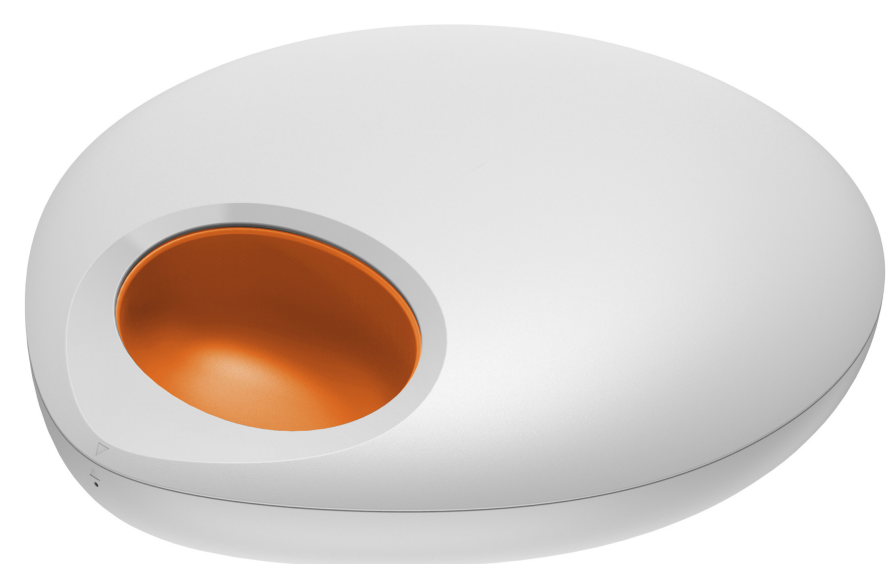

PURECHEW MIX

FEATURES

DESIGN: The unique design of the INSTACHEW Purechew Mix Pet Feeder gives it a modern look and it is engineered for the sole purpose of ensuring your pet is fed consistently.

AUTOMATION: You can use the touch key panel to adjust your pet's feeding schedule. It comes with an alarm to remind you and your pet of their feeding times.

PORTIONS: Each compartment can hold up to 180 ml of kibble or wet food. You can feed up-to 5 meals per day. Alternatively, you can spread the 5 meals over 2 or 3 days.

WET OR DRY FOOD: The **Purechew Mix** five meals Feeder has been designed to accommodate both dry and wet food. Additionally, you can place cold water or ice below the food tray to ensure your pet's food is kept fresh.

POWER: The feeder can be powered by batteries, power bank or an outlet. This versatility in the power source allows you to decide how you want to use your feeder.

PACKAGE INFO

DIMENSIONS
WEIGHT: (LBS)

WHOLESALE:

$ 39.99 (USD)
$ 51.10 (CAD)

MSRP:

$ 59.99 (USD)
$ 76.65 (CAD)