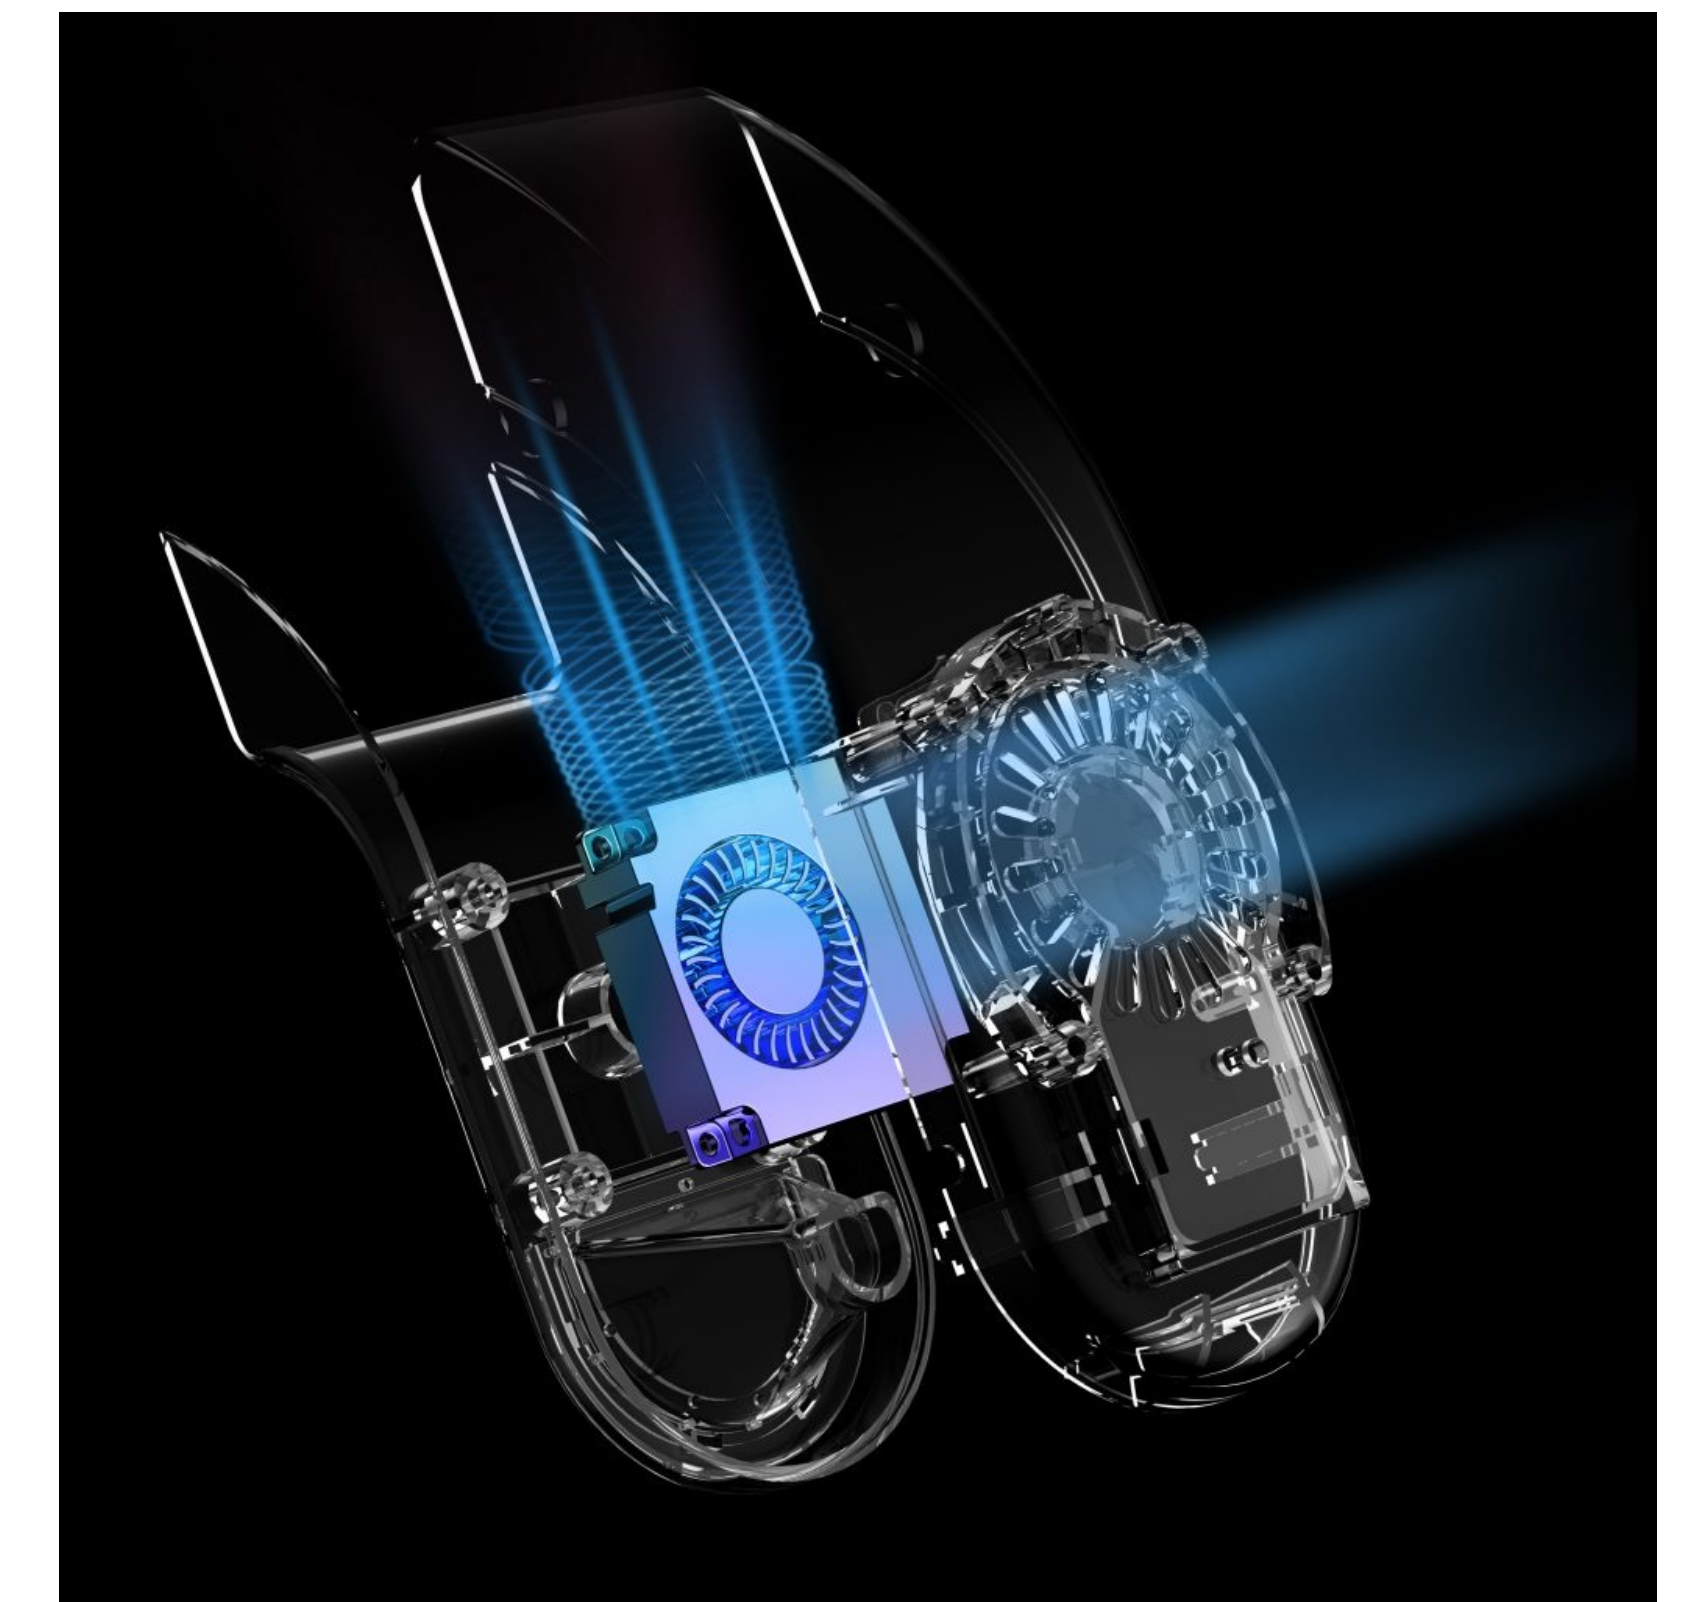

APP ENABLED: Take control of the intelligent temperature system! Adjust modes on the go to suit your pet, using the Instachew Infinity APP.

ROBUS POWER OPTIONS: The Trekpod is powered by a 5V USB power bank which doubles as a portable outlet. Charge any device with the portable outlet. *Power bank sold separately

TINTED WINDOW: The tinted viewing panel allows your pet to enjoy the beautiful scenery while being protected and shaded from the harsh sun.

SHOCK REDUCTION SYSTEM: The smart shock absorption system is built into the back plate of the backpack and is designed to the force of your pet's weight on your body and minimize shock from moving around. Specially designed metal plated base pads prevent the bag from falling when placed on the floor.

CONVENIENT SIZE: The widened bottom area is designed to increase surface area for your pet to move around inside, while still being a convenient size to wear and transport.

BREATHABLE: The intelligent ventilation system allows for smart, automatic air control dependent on the internal temperature of the bag. This keeps the bag comfortable, breathable, and minimizes noise interference.

COLOURS:

MATERIALS

Plastic + Woven

PACKAGE INFO

DIMENSIONS: 11.8 X 13.4 X 18.5 IN
WEIGHT: 7 (LBS)

WHOLESALE:

$63.00 (USD)
$83.16 (CAD)

MSRP:

$109.99(USD)
$139.99 (CAD)