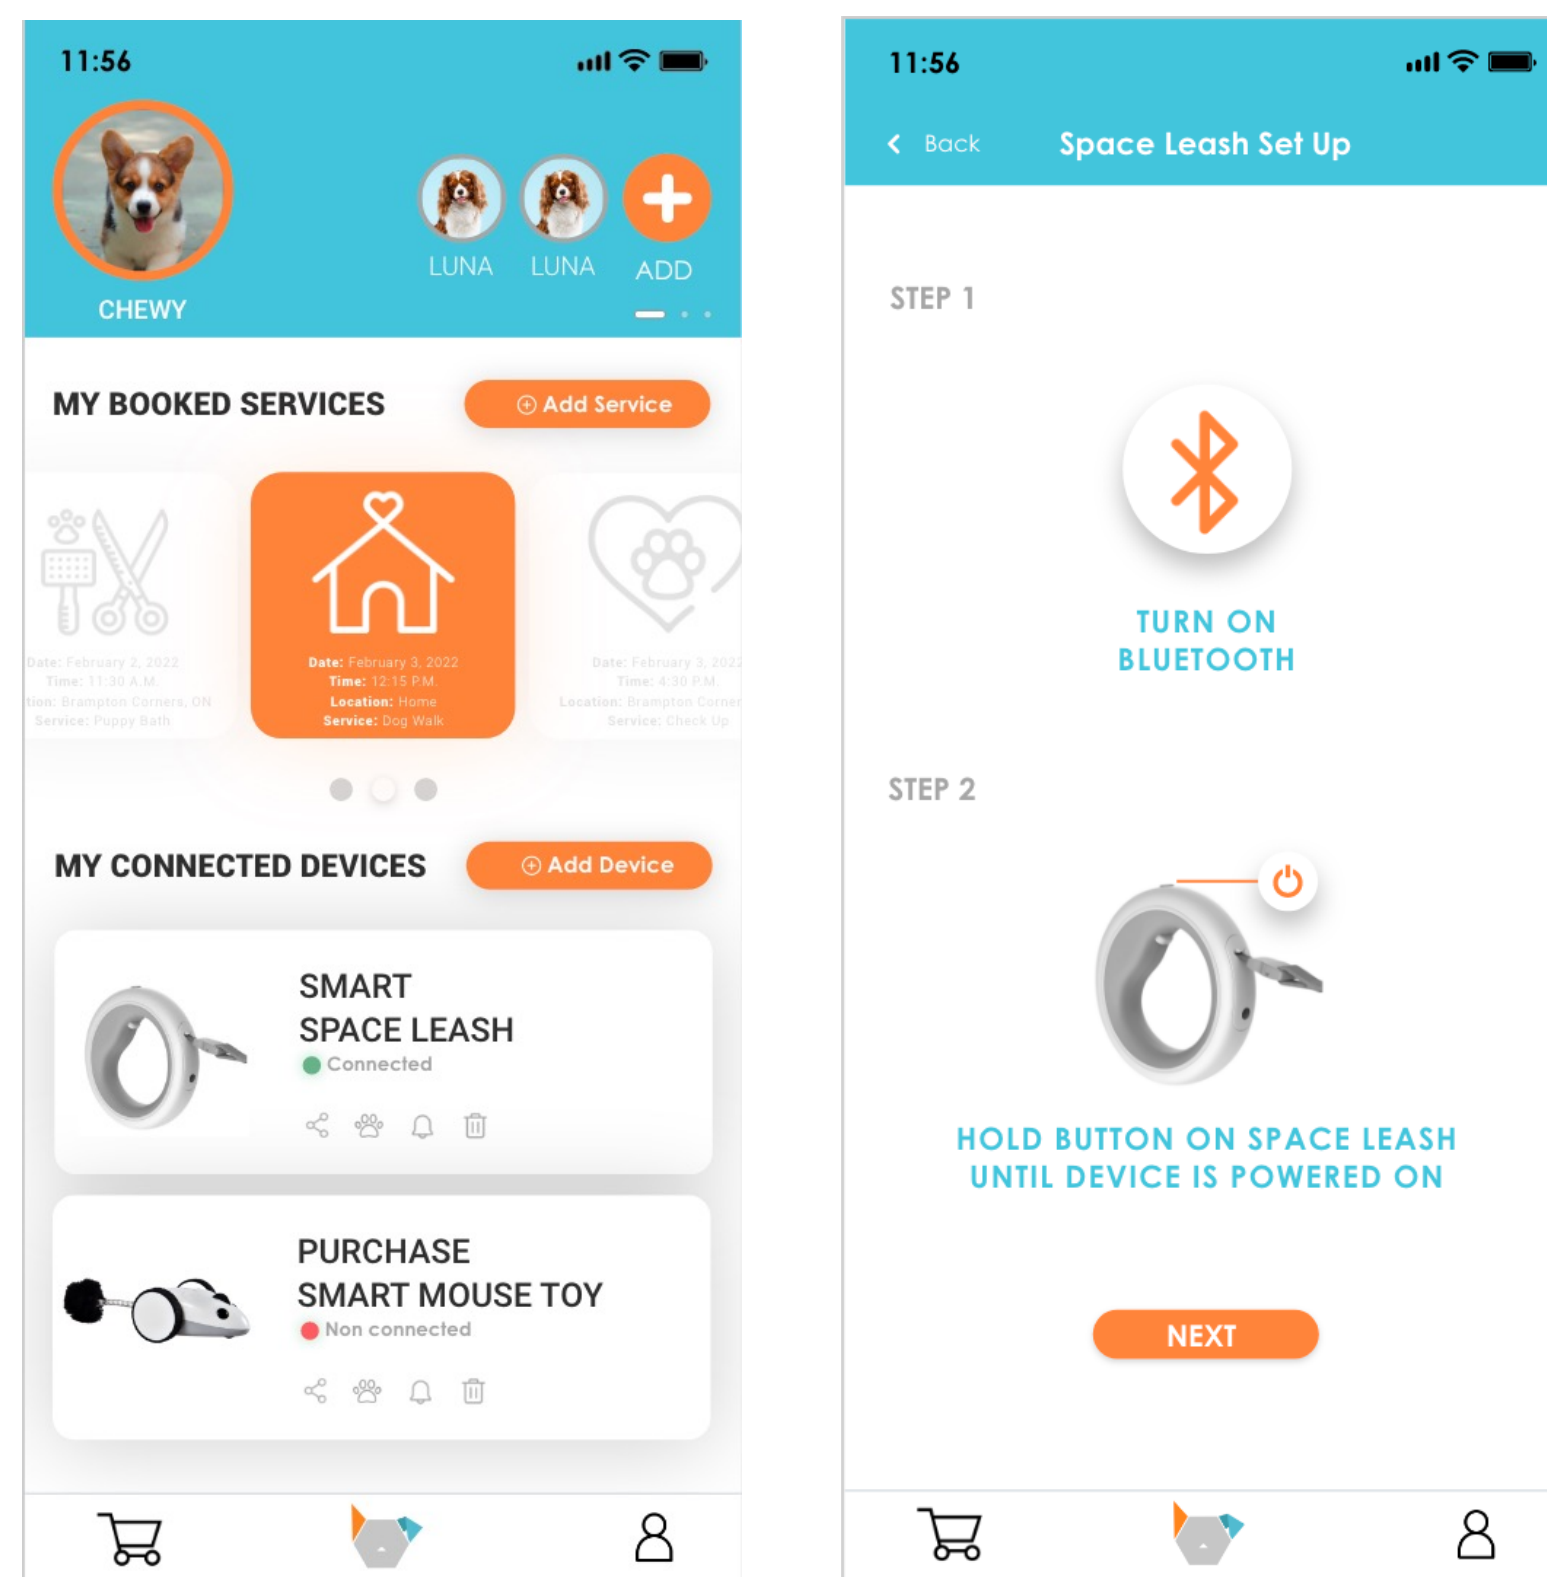

# SMART SPACE LEASH

The Smart Space Leash is a handsfree retractable leash that can be used during the day or night. The Space Leash comes with an app-based tracker and fun LED ring that illuminates in many different colors!

# SMART SPACE LEASH

## FEATURES

**HANDS FREE DESIGN:** Designed for allowing your hands to be free while walking your dog.

**LIGHTING SYSTEM:** Watch where you are walking at night using the flashlight that comes with the leash. For safety reasons, the illuminating ring can be turned on as well.

**SMART:** Connect to the INSTACHEW INFINITY app to count your steps.