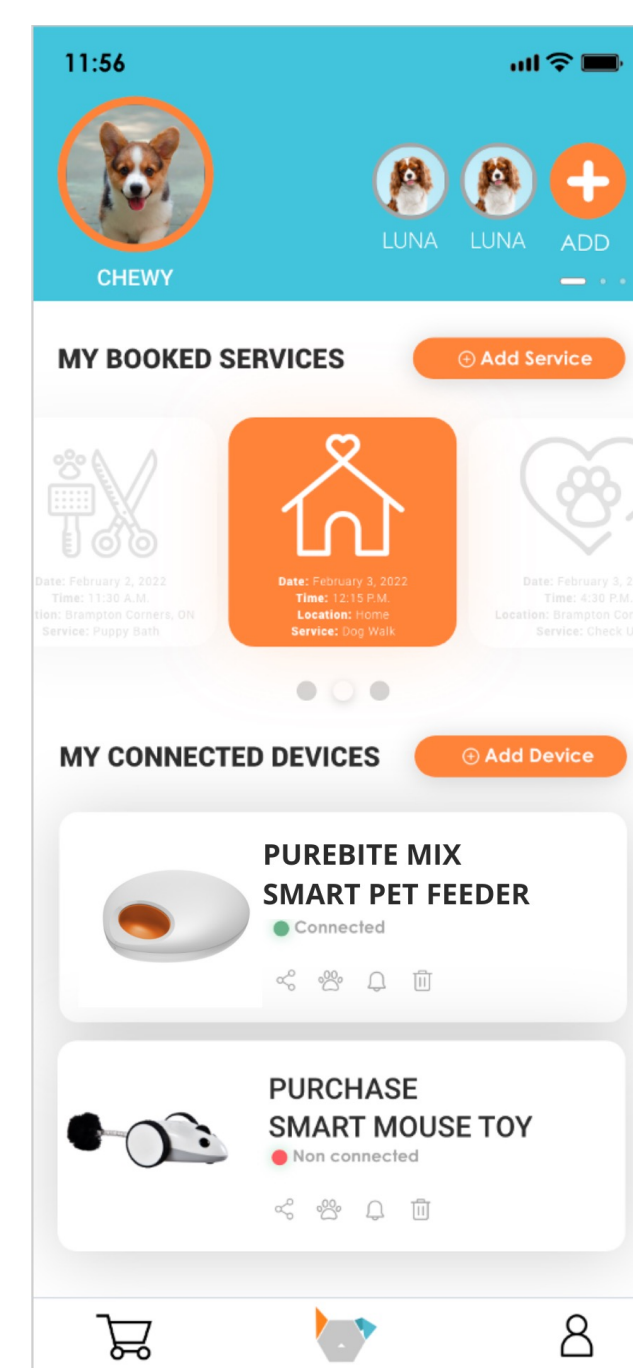

PURECHEW MIX

FEATURES

DESIGN: The unique design of the INSTACHEW Purechew Mix Pet Feeder gives it a modern look and it is engineered for the sole purpose of ensuring your pet is fed consistently.

AUTOMATION: You can use the touch key panel to adjust your pet's feeding schedule. It comes with an alarm to remind you and your pet of their feeding times.

PORTIONS: Each compartment can hold up to 180 ml of kibble or wet food. You can feed up-to 5 meals per day. Alternatively, you can spread the 5 meals over 2 or 3 days.

WET OR DRY FOOD: The **Purechew Mix** five meals Feeder has been designed to accommodate both dry and wet food. Additionally, you can place cold water or ice below the food tray to ensure your pet's food is kept fresh.

POWER: The feeder can be powered by batteries, power bank or an outlet. This versatility in the power source allows you to decide how you want to use your feeder.

PACKAGE INFO

DIMENSIONS
WEIGHT: (LBS)

WHOLESALE:

$ 39.99 (USD)
$ 51.10 (CAD)

MSRP:

$ 59.99 (USD)
$ 76.65 (CAD)