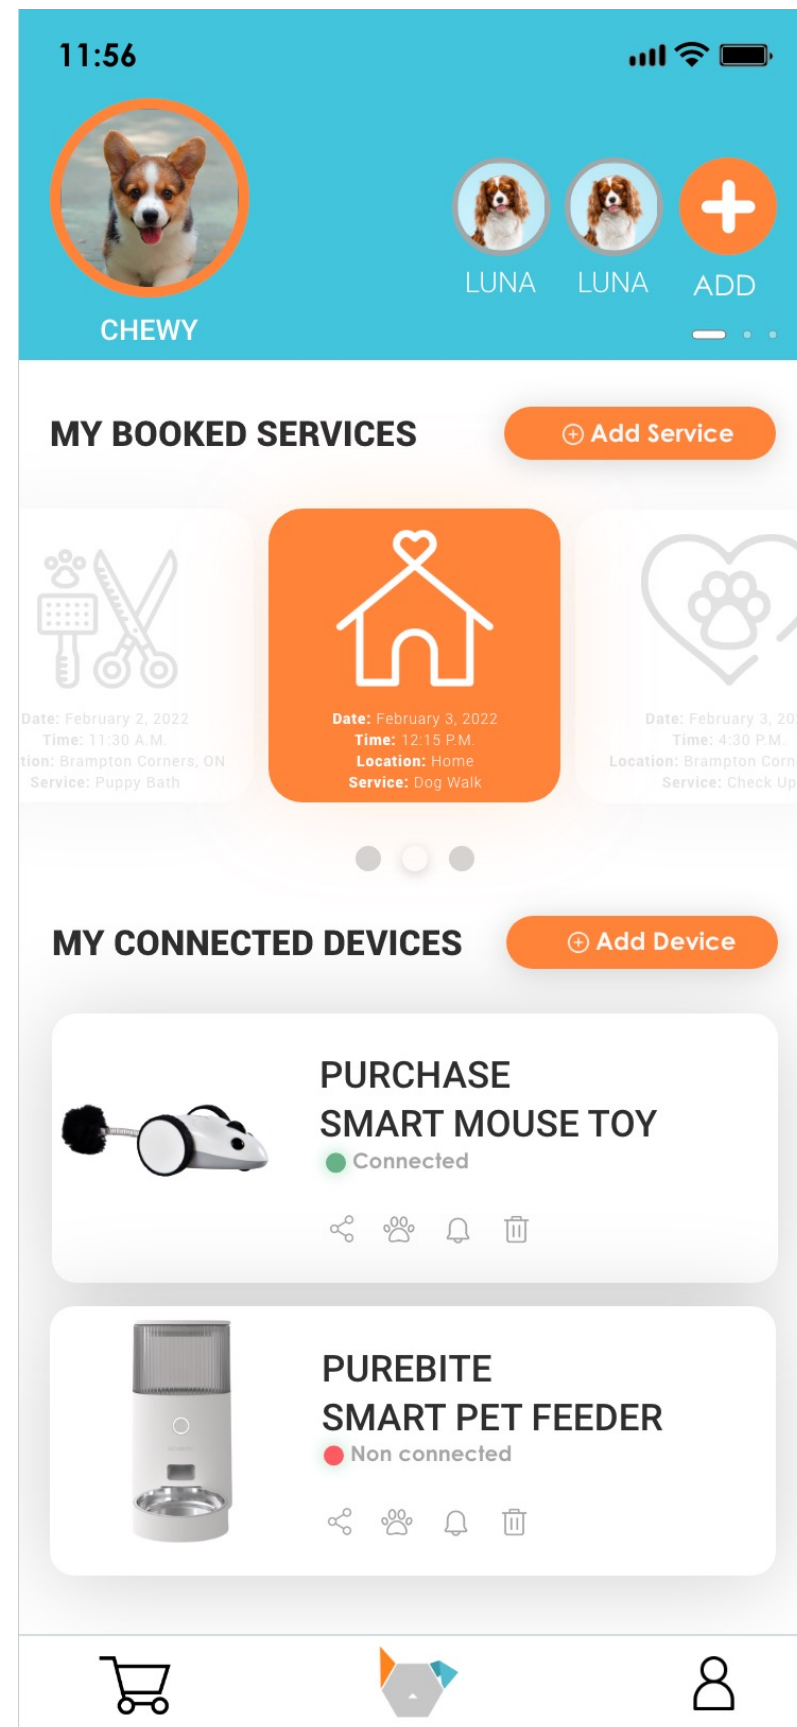

# Purchase Smart Mouse

INSTACHEW'S PureChase Smart Mouse is an app enabled mouse shaped toy that lets your pet chase, while you control it with the Instachew Infinity app. Even when knocked over, the flipped electronic toy still works.

# PURECHASE SMART MOUSE

## FEATURES

**ELECTRONIC TOY:** Smartphone controlled with USB charging!

**PLUSH TOY:** Replaceable plush toy!

**DESIGN:** Shaped like a funny electronic mouse to attract your cat, with a double-sided roller and adjustable speed!

**SMART:** Connect to the INSTACHEW INFINITY app to play with your pet!

**FLIP MODE:** Even if your pet knocks the mouse over, it will continue to work on its other side. The fun continues.