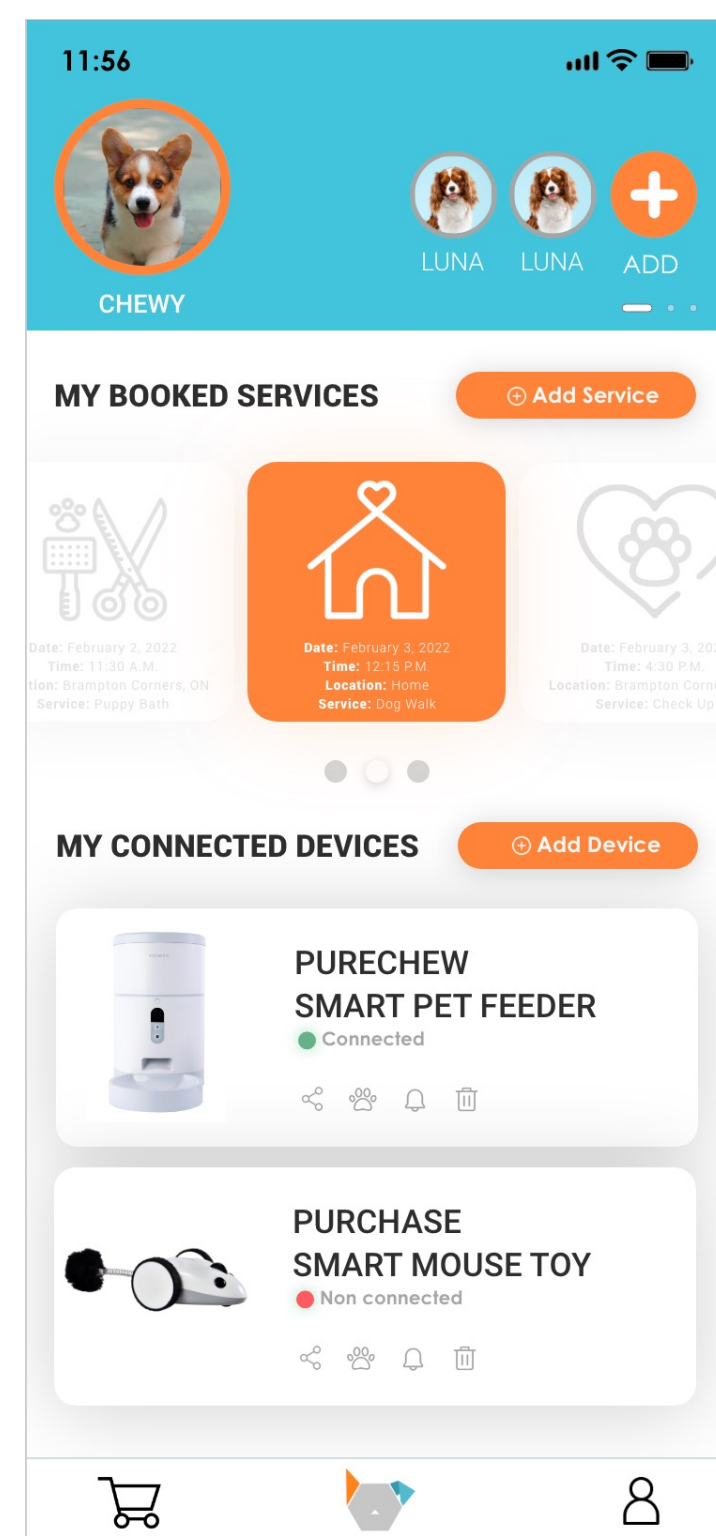

PURECHEW SIGHT SMART PET FEEDER

FEATURES

INTERACTIVE APP ENABLED FEEDING: Use the Automatic feeding option to feed your pet according to the set schedules. The Instant Feed function allows you to feed your pet immediately from anywhere in the world.

HD CAMERA: The Purechew Smart Pet Feeder has an HD camera with night vision, motion detection, video recording, and a two-way audio.

KIBBLE SUPPORTED: Use kibble from 5 - 10 mm in size.

PORTION CONTROL: Choose the right amount of food for your pet, using the portion control feature.

STORAGE CAPACITY: Store up to 4 L of food, always sealed and fresh!

PACKAGE INFO

DIMENSIONS: 8.2 X 8.2 X 13 IN
WEIGHT: 4.4 (LBS)

WHOLESALE:

$88.00 (USD)
$116.16 (CAD)

MSRP:

$139.99 (USD)
$199.99 (CAD)