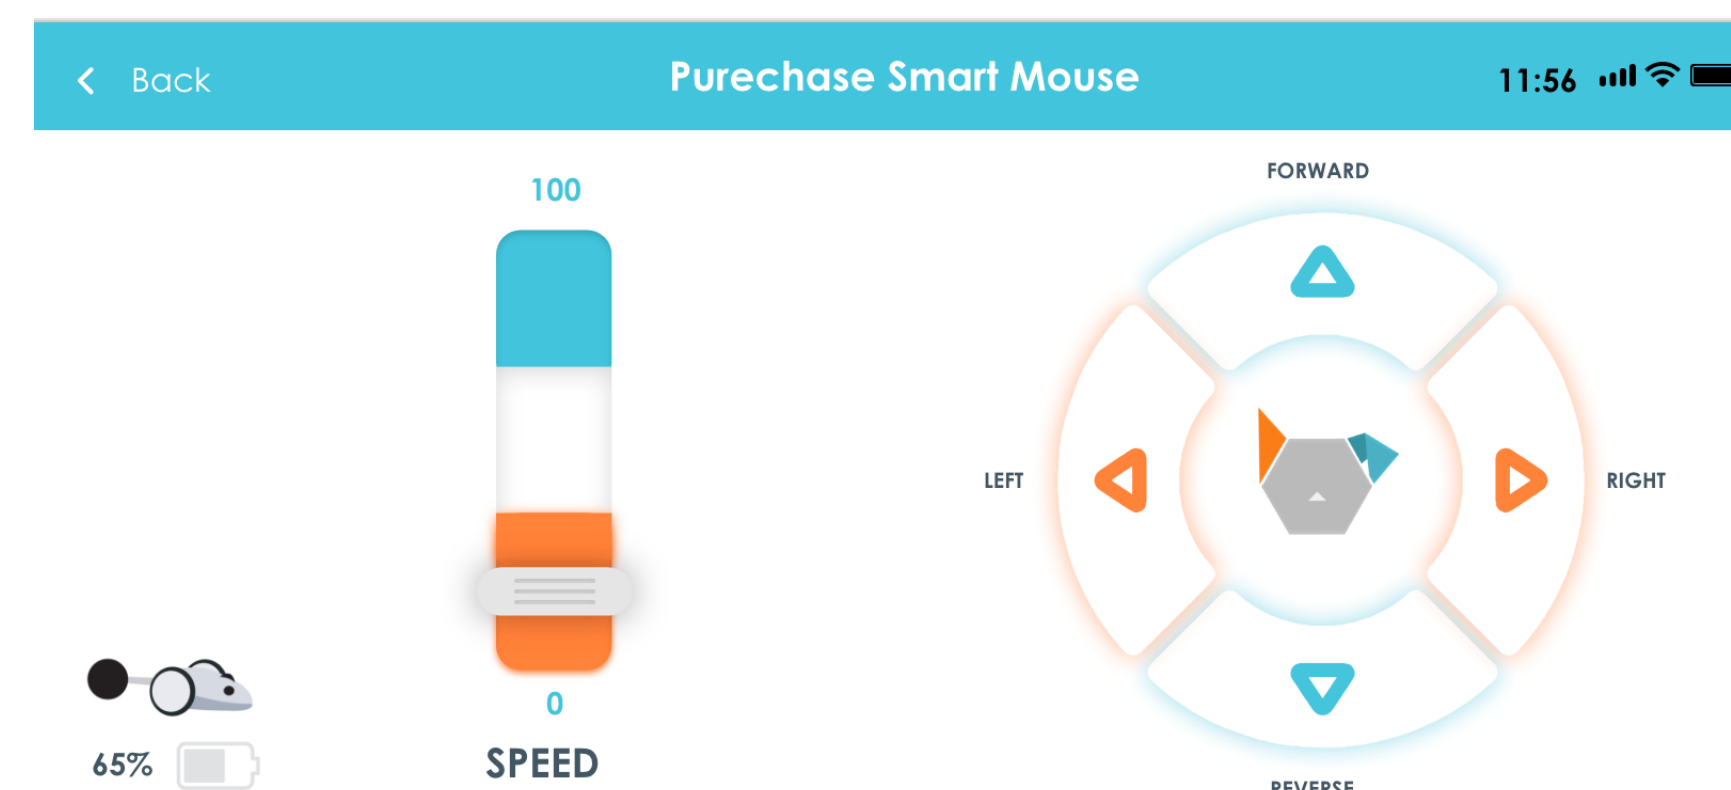

# Purchase Smart Mouse

INSTACHEW'S PureChase Smart Mouse is an app enabled mouse shaped toy that lets your pet chase, while you control it with the Instachew Infinity app. Even when knocked over, the flipped electronic toy still works.

# PURECHASE SMART MOUSE

## FEATURES

**ELECTRONIC TOY:** Smartphone controlled with USB charging!

**PLUSH TOY:** Replaceable plush toy!

**DESIGN:** Shaped like a funny electronic mouse to attract your cat, with a double-sided roller and adjustable speed!

**SMART:** Connect to the INSTACHEW INFINITY app to play with your pet!

**FLIP MODE:** Even if your pet knocks the mouse over, it will continue to work on its other side. The fun continues.