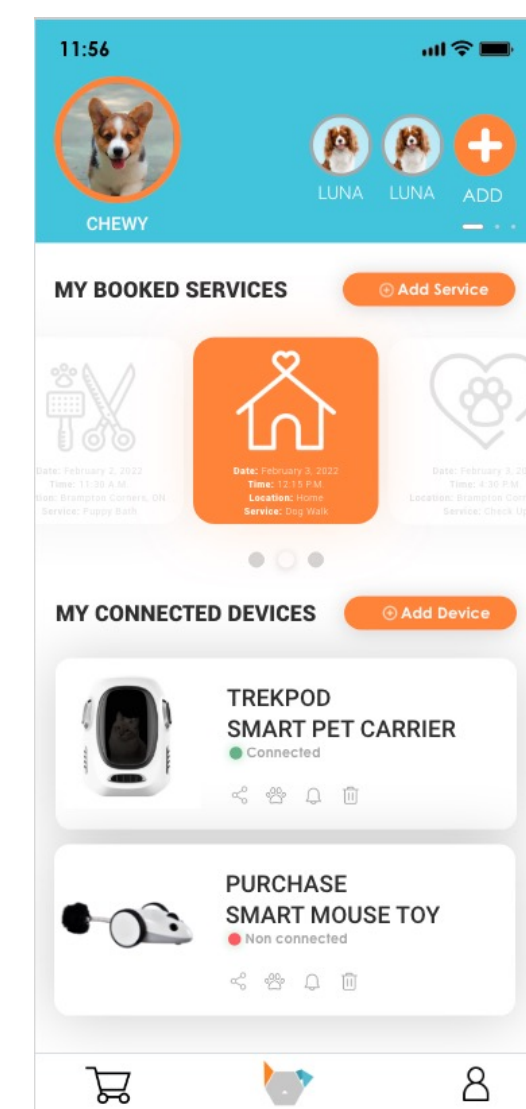

APP ENABLED: Take control of the intelligent temperature system! Adjust modes on the go to suit your pet, using the Instachew Infinity APP.

ROBUS POWER OPTIONS: The Trekpod is powered by a 5V USB power bank which doubles as a portable outlet. Charge any device with the portable outlet. *Power bank sold separately

TINTED WINDOW: The tinted viewing panel allows your pet to enjoy the beautiful scenery while being protected and shaded from the harsh sun.

SHOCK REDUCTION SYSTEM: The smart shock absorption system is built into the back plate of the backpack and is designed to the force of your pet's weight on your body and minimize shock from moving around. Specially designed metal plated base pads prevent the bag from falling when placed on the floor.

CONVENIENT SIZE: The widened bottom area is designed to increase surface area for your pet to move around inside, while still being a convenient size to wear and transport.

BREATHABLE: The intelligent ventilation system allows for smart, automatic air control dependent on the internal temperature of the bag. This keeps the bag comfortable, breathable, and minimizes noise interference.

COLOURS:

MATERIALS

Plastic + Woven

PACKAGE INFO

DIMENSIONS: 11.8 X 13.4 X 18.5 IN
WEIGHT: 7 (LBS)

WHOLESALE:

$63.00 (USD)
$83.16 (CAD)

MSRP:

$109.99(USD)
$139.99 (CAD)