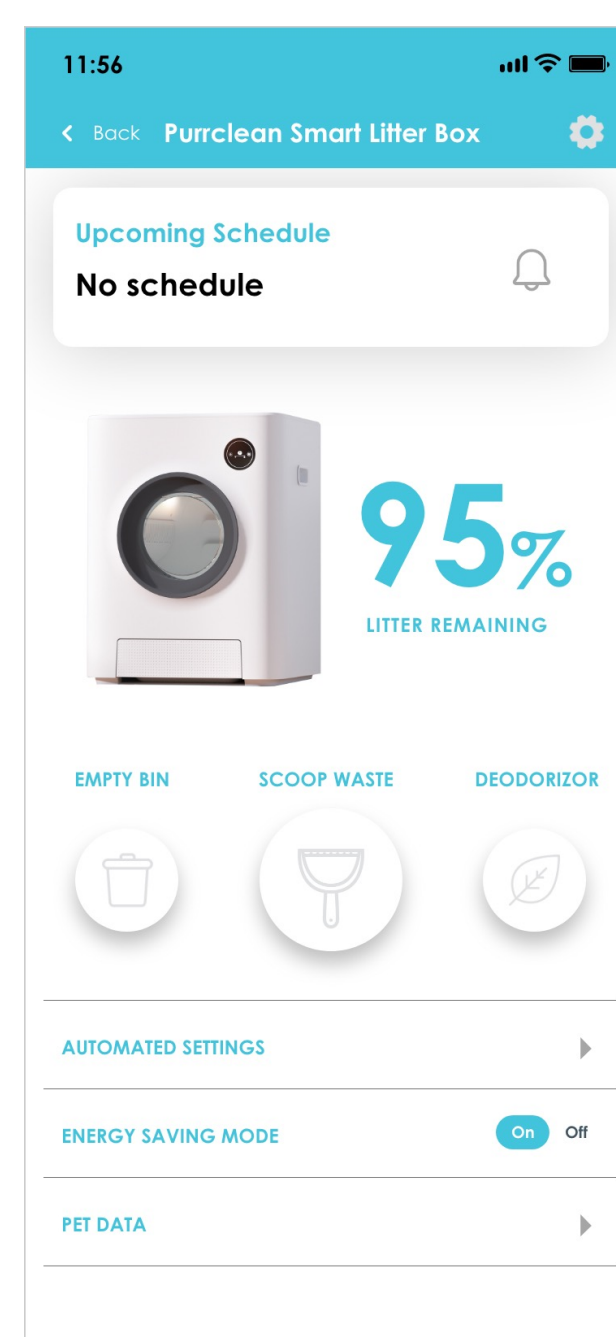

PURRCLEAN SMART LITTER BOX

FEATURES

AUTOMATIC/INSTANT CLEANING: The Purrclean can initiate after every use or instantly via the INSTACHEW INFINITY app.

SCHEDULE: If there's preference for the Purrclean to initiate at a certain time in the day, this can be achieved by setting a schedule on the INSTACHEW INFINITY app!

MONITORING: Receive real time notification directly to your phone.

SAFETY SENSORS: Safety and weight sensors detect as your cat is approaching and turns the machine off during bathroom breaks. In combination with the bottom infrared sensors, and abnormality alarms for strange occurrences, you can be sure of your pet's safety and comfort.

SIMPLE UPKEEP: The inner cylinder and filter can be easily removed and washed. The bottom storage can be opened with a click and refillable bags simplifies cleanup!

PACKAGE INFO

DIMENSIONS: 20 X 21 X 27 IN
WEIGHT: 32 (LBS)

WHOLESALE:

$579.99 (USD)
$ 739.99 (CAD)

MSRP:

$370.00 (USD)
$475.00 (CAD)