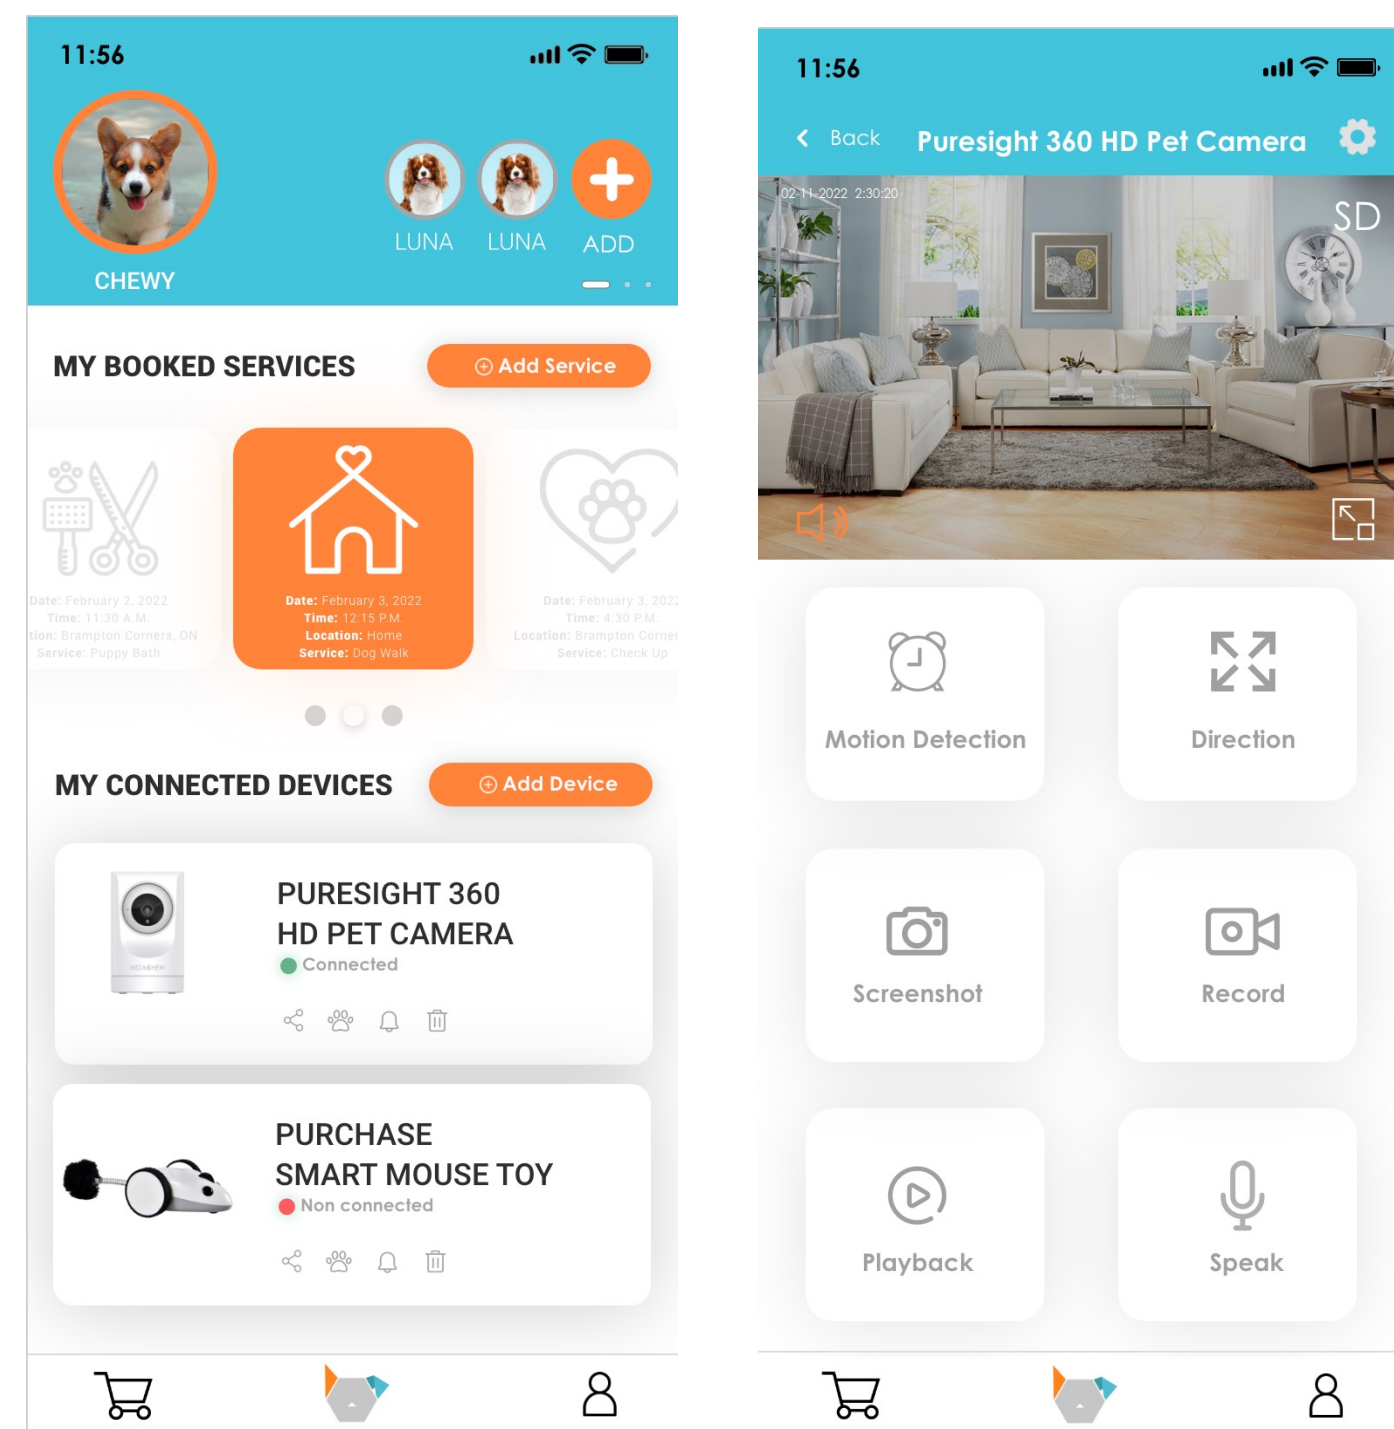

# PURESIGHT 360 SMART PET CAMERA

The INSTACHEW Puresight 360 carries a contemporary design while delivering optimum security to your home with the ability to see your fur babies at anytime.

# PURESIGHT 360 SMART PET CAMERA

## FEATURES

**MOTION SENSOR:** Motion detection allows you to get notification on your phone when activated

**APP-ENABLED:** Connect to our app to monitor your pet's activity with your smart phone.

**INTERACTIVE:** 2-way voice, real time video with SD Card storage (128G) allowing you to store 10 days worth of recordings.

**ADJUSTABLE:** The Puresight 360 can pan 355 degrees and tilt 110 degrees.

**NIGHT VISION:** Light or not, be able to see clearly with night vision capability