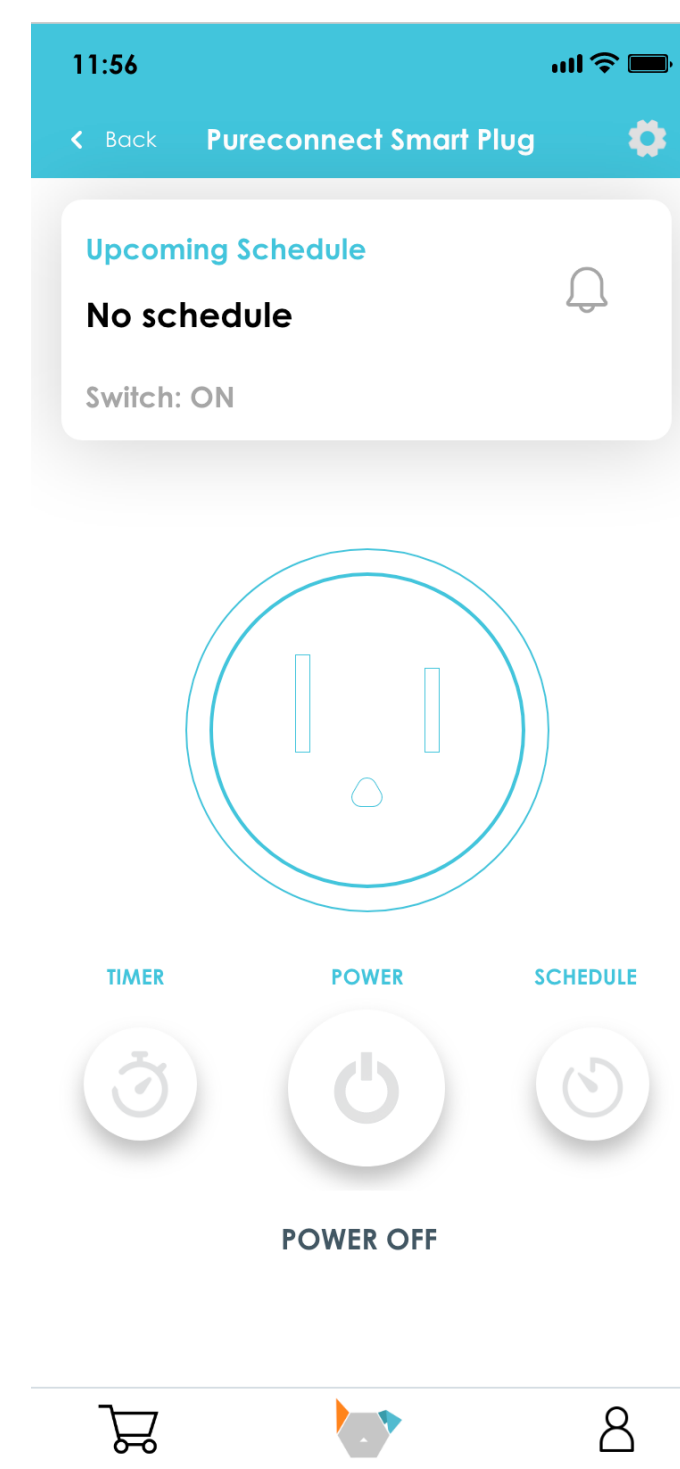

# PURECONNECT WI-FI ENABLED SMART PLUG

The INSTACHEW INFINITY app enabled Pureconnect allows you to convert any of your pet products and electronics into smart products!

## FEATURES

**APP CONTROLLED:** You can be in control of your electronics using your smartphone to turn it on/off, schedule feedings, set timers. etc.

**COMPATIBILITY:** Easily connect to Amazon Alexa

**POWER CONTROL:** Turn your devices on/off instantly or set schedules.