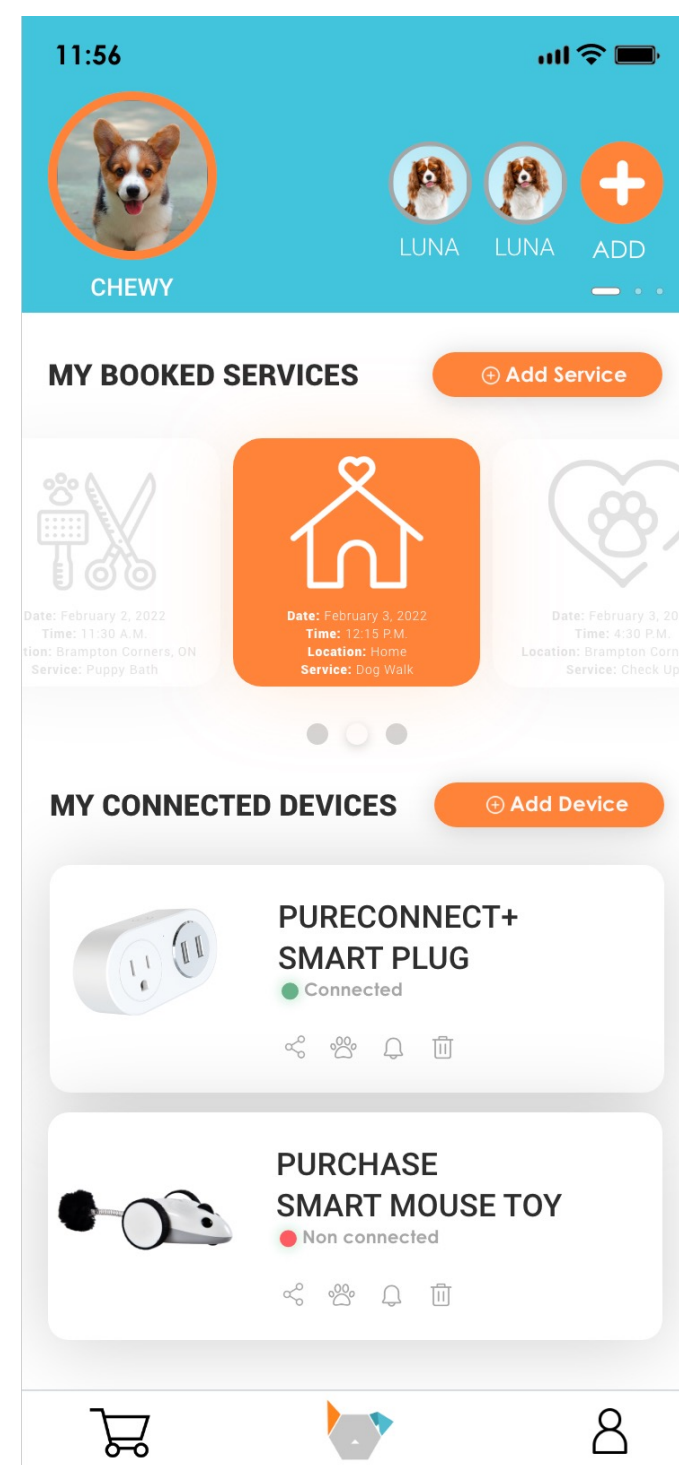

# PURECONNECT+ WI-FI ENABLED SMART PLUG

The INSTACHEW Pureconnect+ allows you to convert any of your pet products and electronics into smart products!

## FEATURES

**APP CONTROLLED:** You can be in control of your electronics using your smartphone to turn it on/off

**COMPATIBILITY:** Easily connect to Amazon Alexa

**DESIGN:** The Pureconnect+ has a plug in and USB port option.