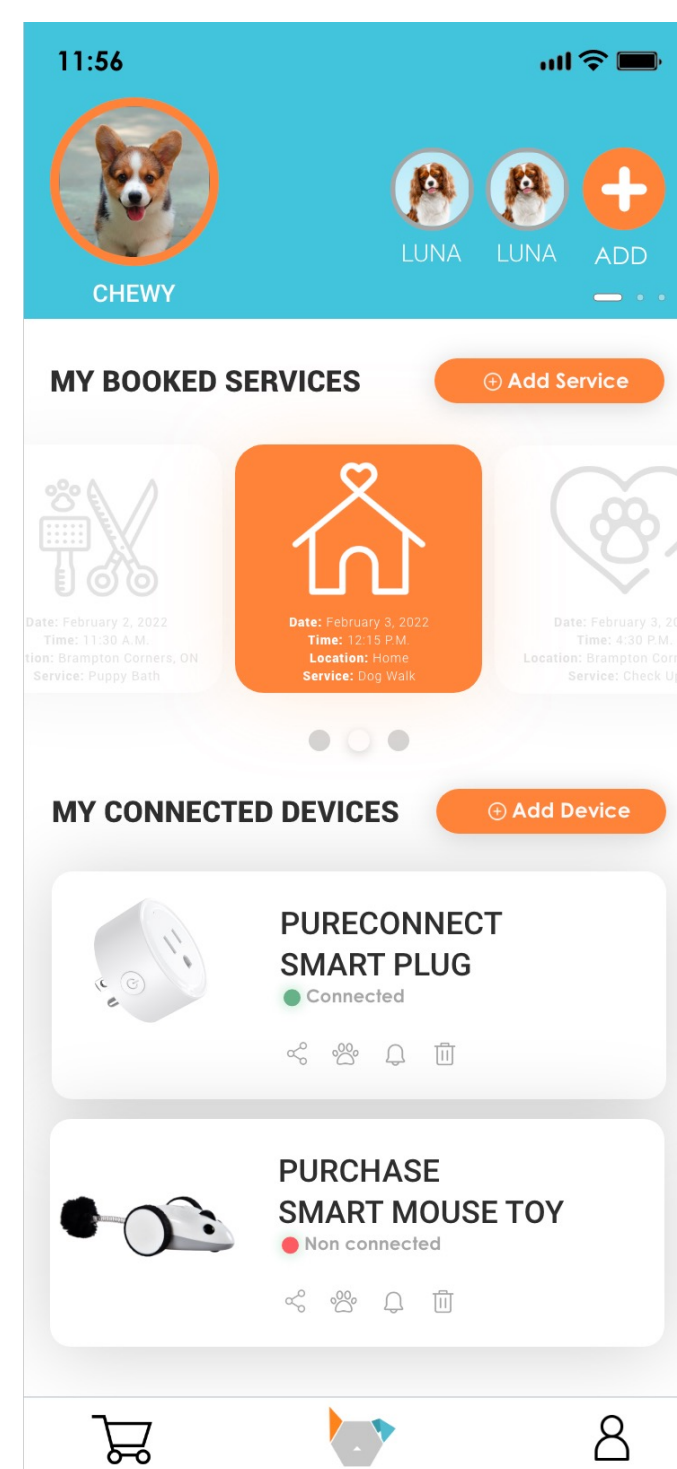

# PURECONNECT WI-FI ENABLED SMART PLUG

The INSTACHEW INFINITY app enabled Pureconnect allows you to convert any of your pet products and electronics into smart products!

## FEATURES

**APP CONTROLLED:** You can be in control of your electronics using your smartphone to turn it on/off, schedule feedings, set timers. etc.

**COMPATIBILITY:** Easily connect to Amazon Alexa

**POWER CONTROL:** Turn your devices on/off instantly or set schedules.