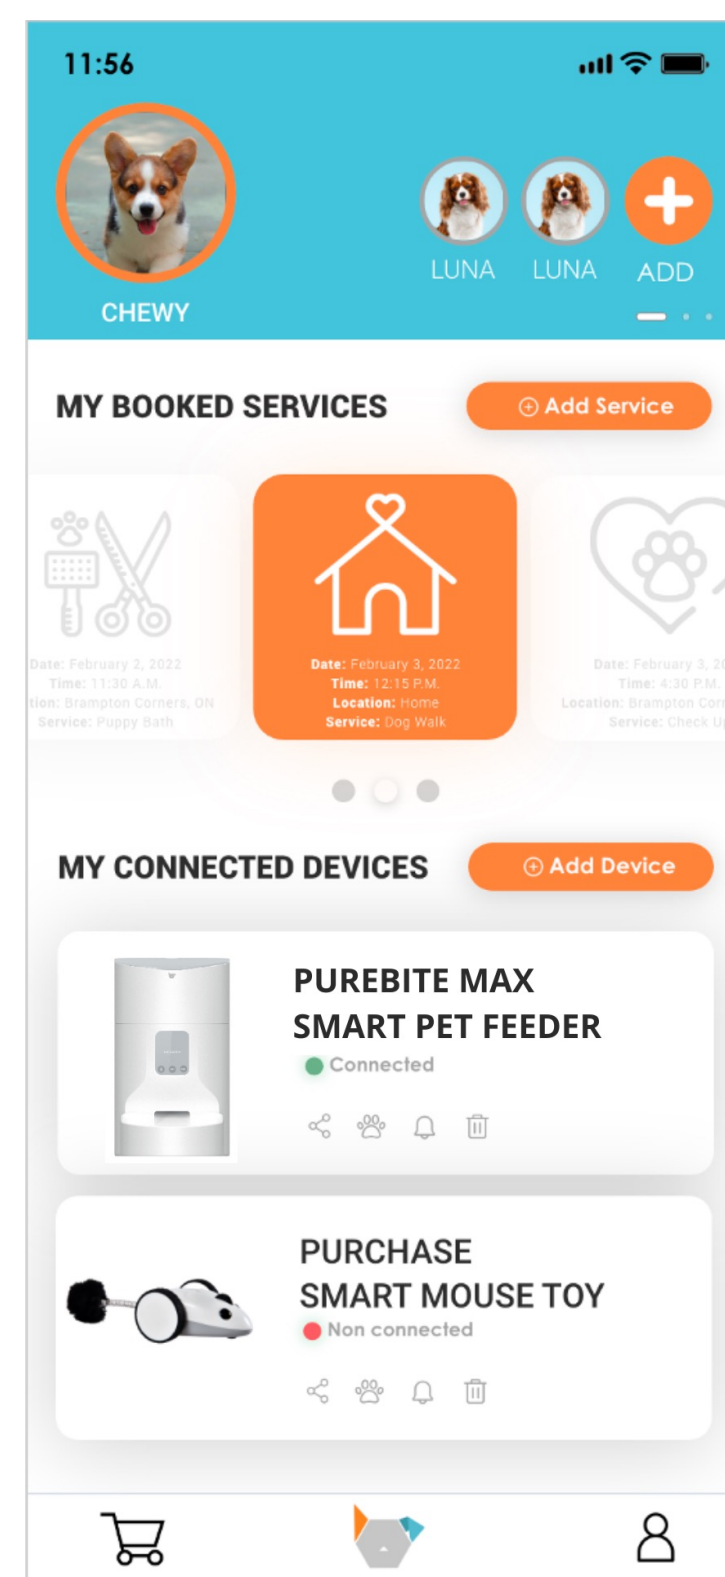

# PURECHEW MAX

---

The INSTACHEW Purechew Max Pet Feeder is app-enabled, bringing convenience to your fingertips. This elegant pet feeder allows you to automate feeding, control portions, keep food fresh and look good doing it! You can schedule mealtimes for your pet to immediately dispense their food, whether you are at home or travelling.

# PURECHEW MAX

## FEATURES

**INTERACTIVE APP ENABLED FEEDING:** Automatic feedings so that your pet is fed according to your set schedules. The Instant Feed function allows you to feed your pet immediately from anywhere in the world, using the INSTACHEW INFINITY APP.

**PORTION CONTROL:** Full food monitoring and portion sizing allows you to take charge of your pet's diet.

**STORAGE CAPACITY:** Store up to 9L of food, always sealed and fresh!

**KIBBLE SUPPORTED:** Takes up to 1.2cm Kibble