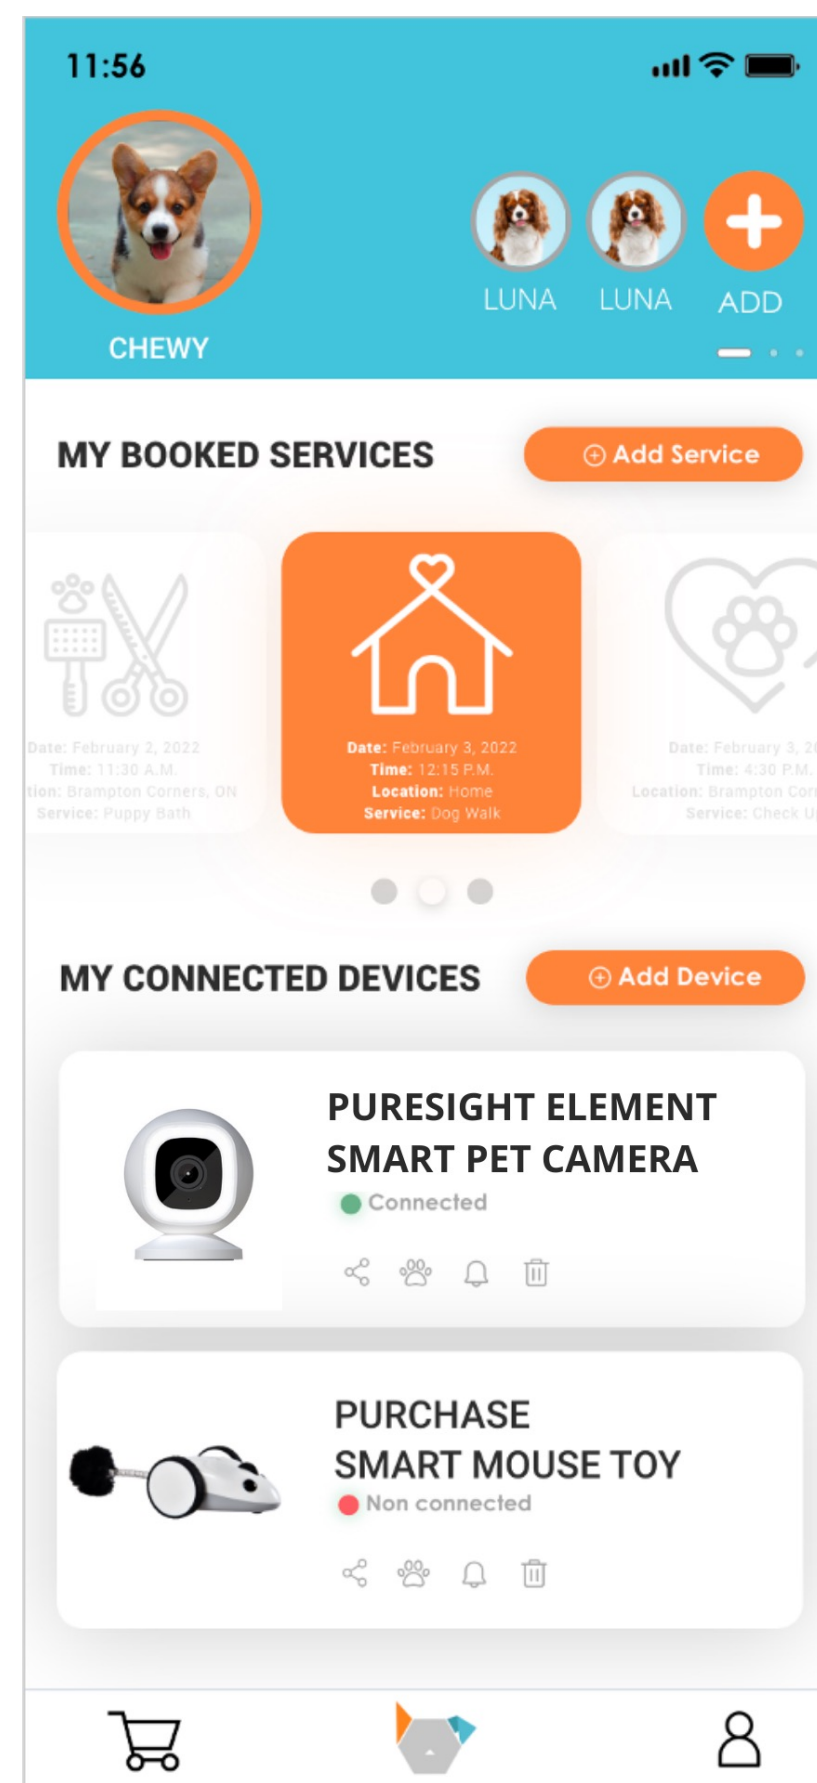

PURESIGHT ELEMENT SMART PET CAMERA

FEATURES

DESIGN: The magnetic mounting base makes it easier to balance the Puresight camera on top of any flat surface.

APP-ENABLED: Connect to our app to monitor your pet's activity with your smartphone.

NIGHT VISION: Light or not, be able to see clearly with night vision capability

WATERPROOF: Being totally waterproof, the Pure Sight Element is perfect for both indoor and outdoor use.

PACKAGE INFO

DIMENSIONS
WEIGHT: (LBS)

WHOLESALE:

$ 26.00 (USD)
$ 33.32 (CAD)

MSRP:

$ 39.99 (USD)
$ 51.25 (CAD)