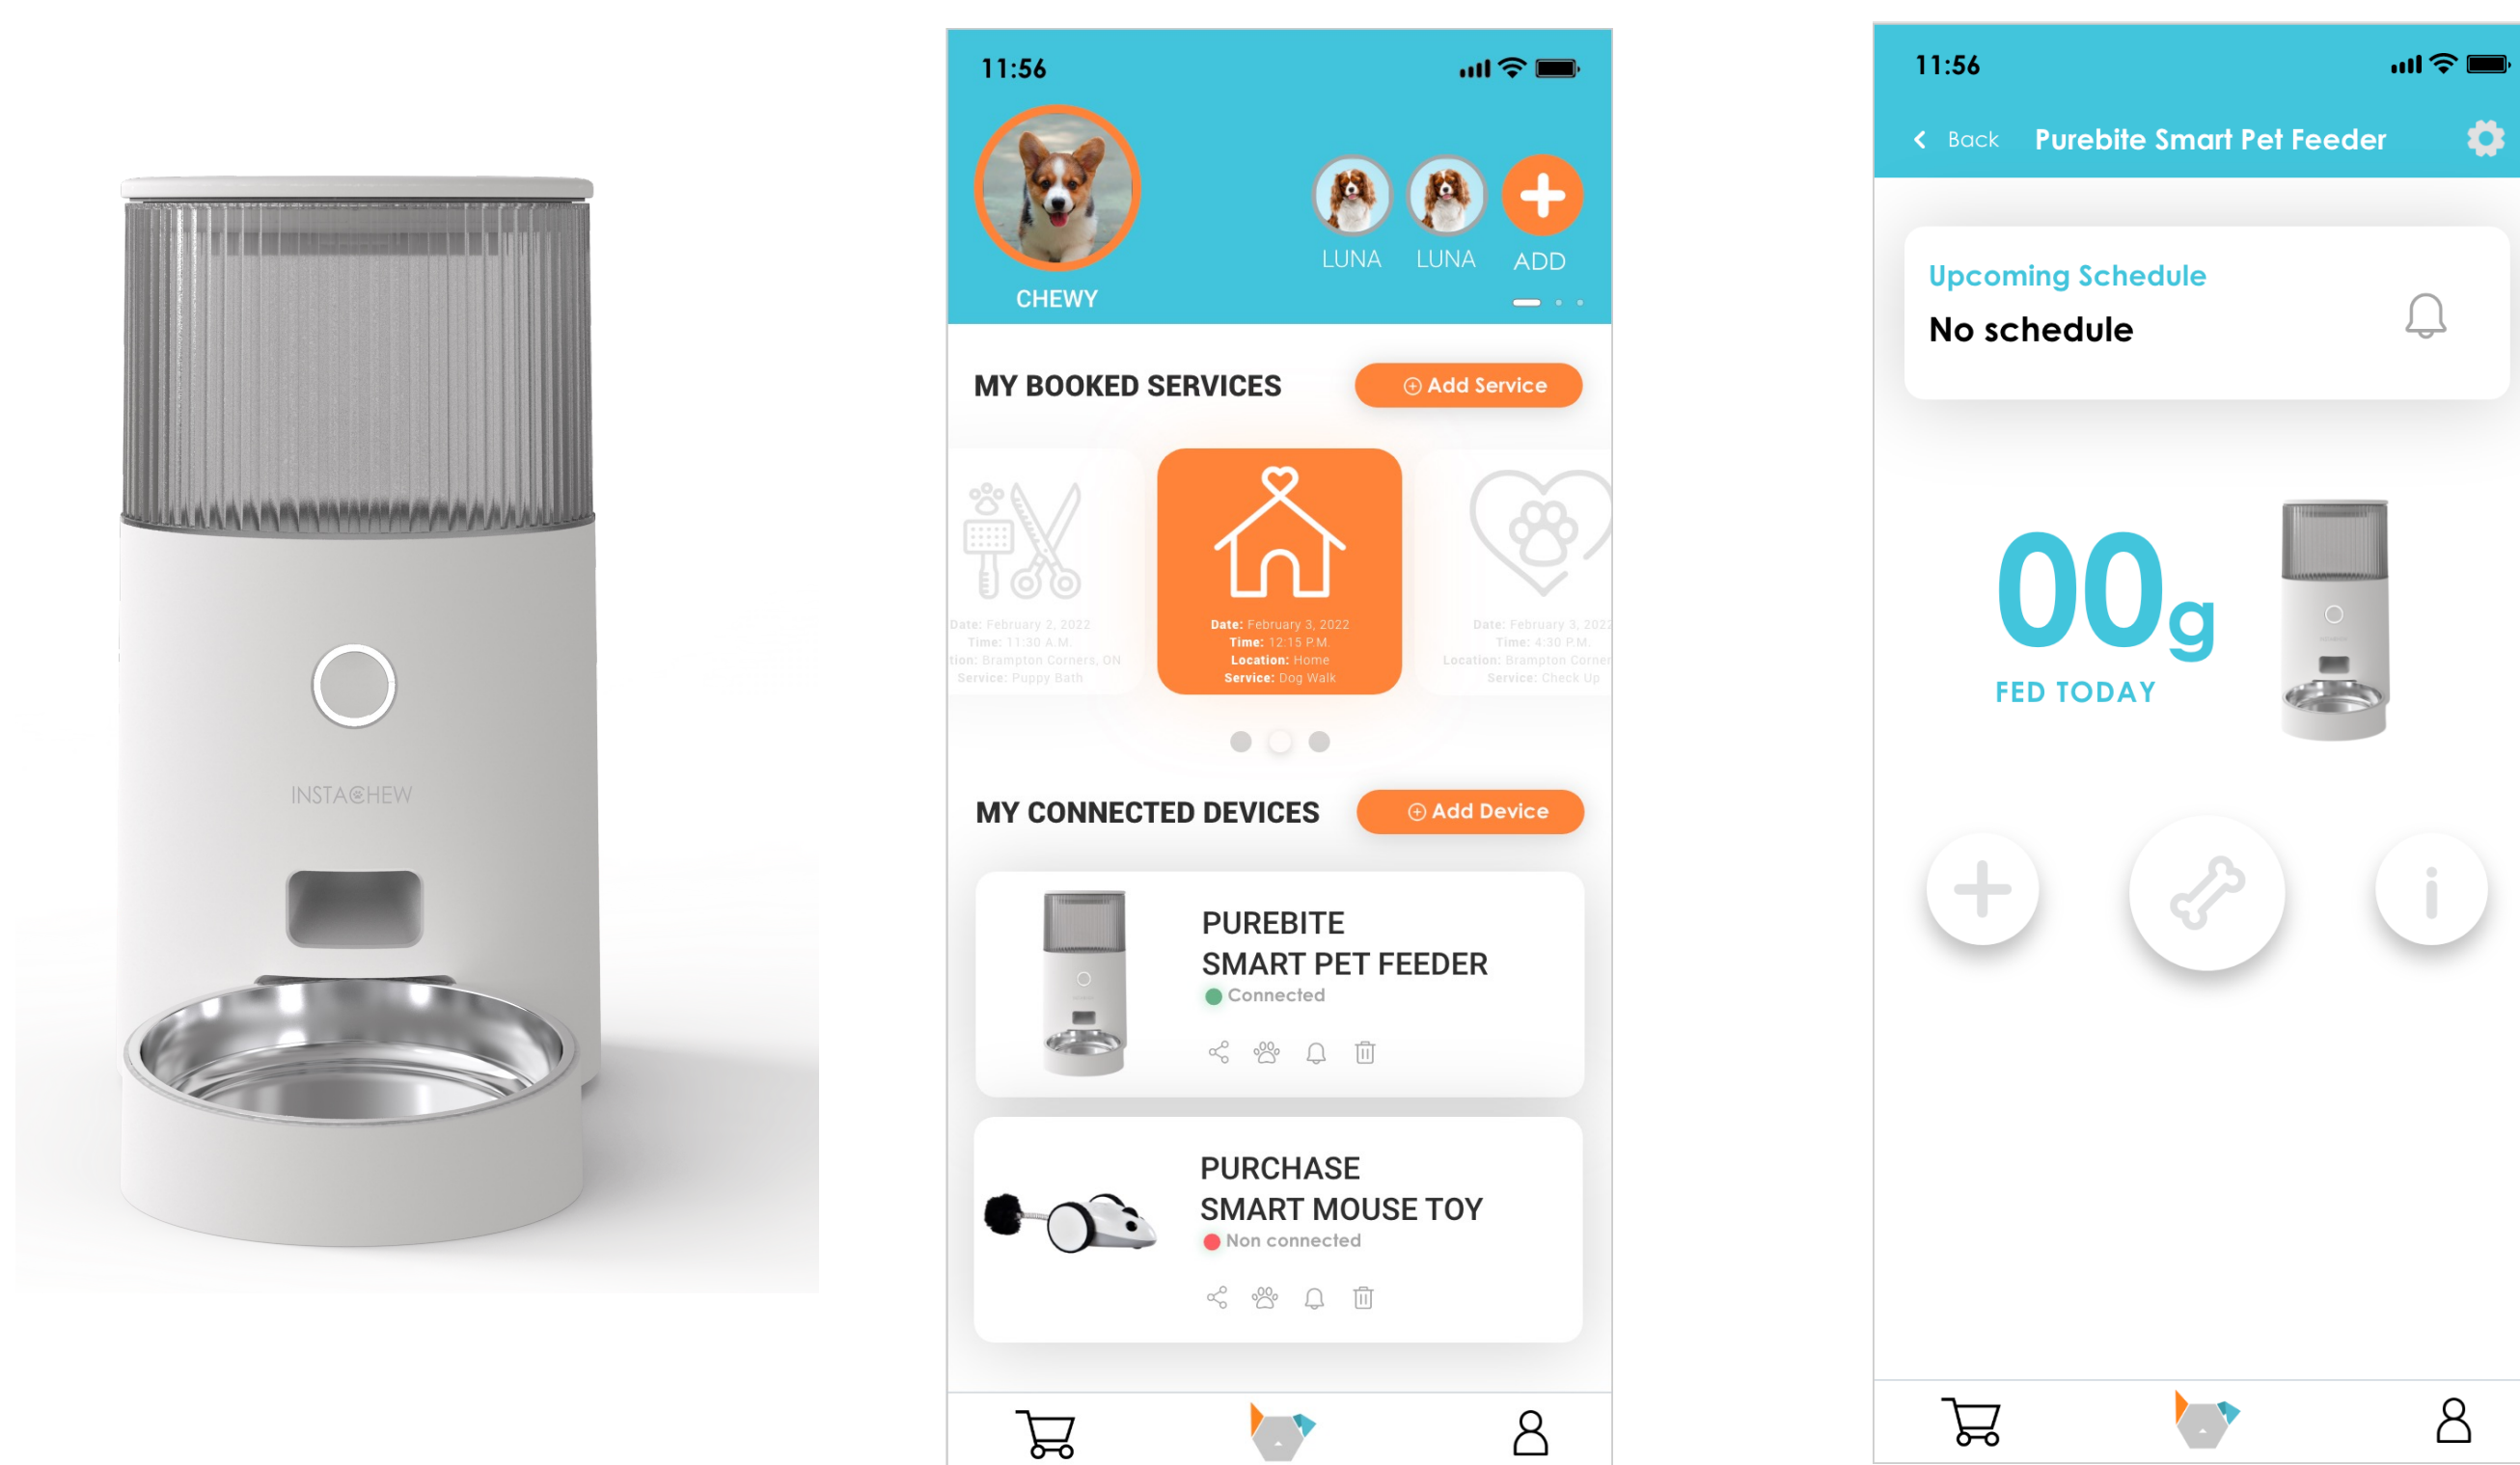

PURECHEW MINI SMART PET FEEDER

FEATURES

INTERACTIVE APP ENABLED FEEDING: Automatic feedings so that your pet is fed according to your set schedules. The Instant Feed function allows you to feed your pet immediately from anywhere in the world, using the INSTACHEW INFINITY APP.

PORTION CONTROL: Full food monitoring and portion sizing allows you to take charge of your pet's diet.

STORAGE CAPACITY: Store up to 2.8 L of food, always sealed and fresh!

KIBBLE SUPPORTED: Use kibble from 5 - 14 mm in size.

PACKAGE INFO

DIMENSIONS: 8.5 X 8.5 X 13.3 IN
WEIGHT: 3.2 (LBS)

WHOLESALE:

$62.00 (USD)
$81.84 (CAD)

MSRP:

$99.99 (USD)
$129.99 (CAD)