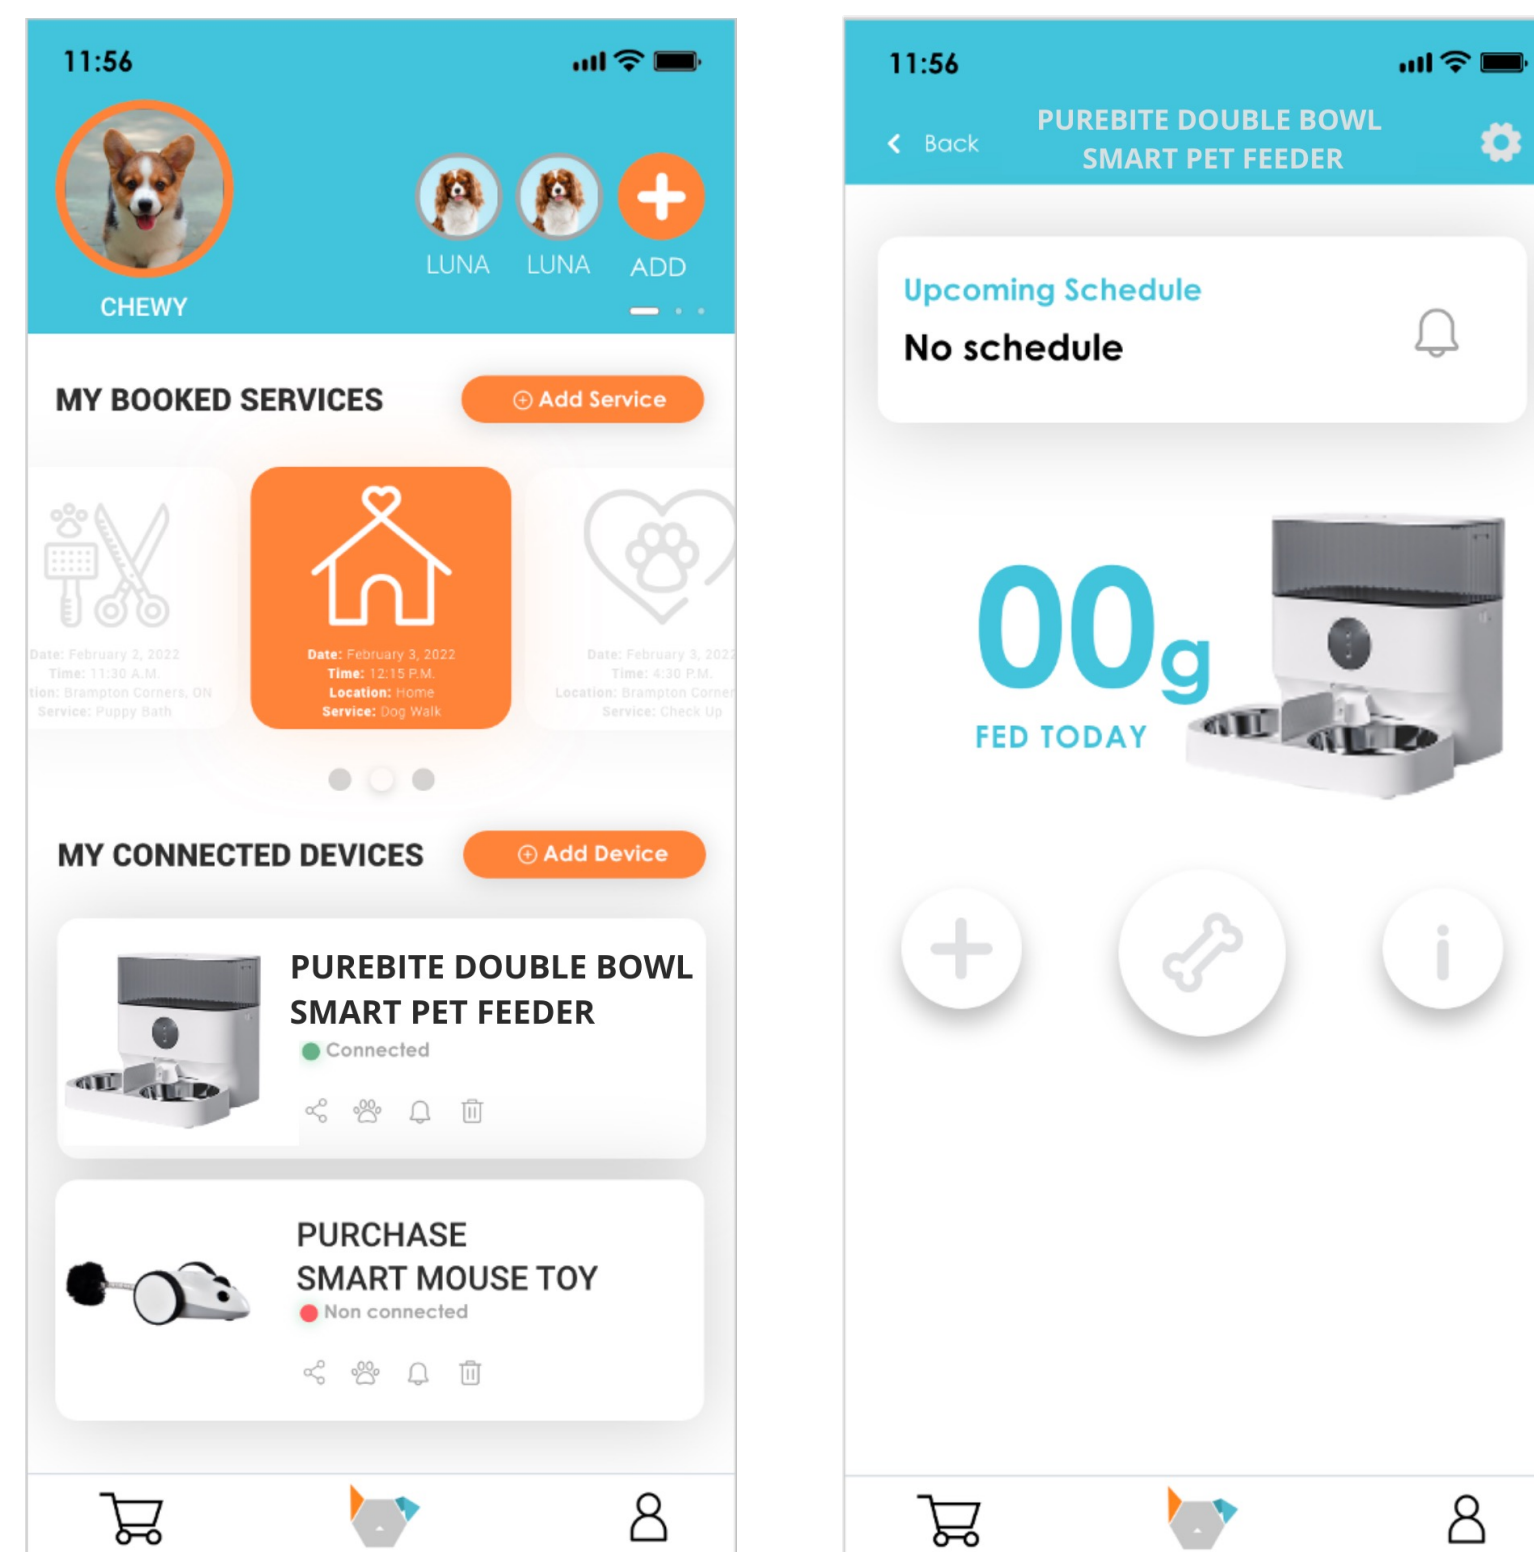

PURECHEW DOUBLE BOWL

FEATURES

INTERACTIVE APP ENABLED FEEDING: Automatic feedings so that your pet is fed according to your set schedules. The Instant Feed function allows you to feed your pet immediately from anywhere in the world, using the INSTACHEW INFINITY APP.

PORTION CONTROL: Full food monitoring and portion sizing allows you to take charge of your pet's diet and meal splitter ensures food is distributed evenly

STORAGE CAPACITY: Store up to 5L of food, always sealed and fresh!

KIBBLE SUPPORTED: Use kibble from 5 - 14 mm in size.

PACKAGE INFO

DIMENSIONS
WEIGHT: (LBS)

WHOLESALE:

$ 72.00 (USD)
$ 92.00 (CAD)

MSRP:

$ 109.99 (USD)
$ 140.54 (CAD)