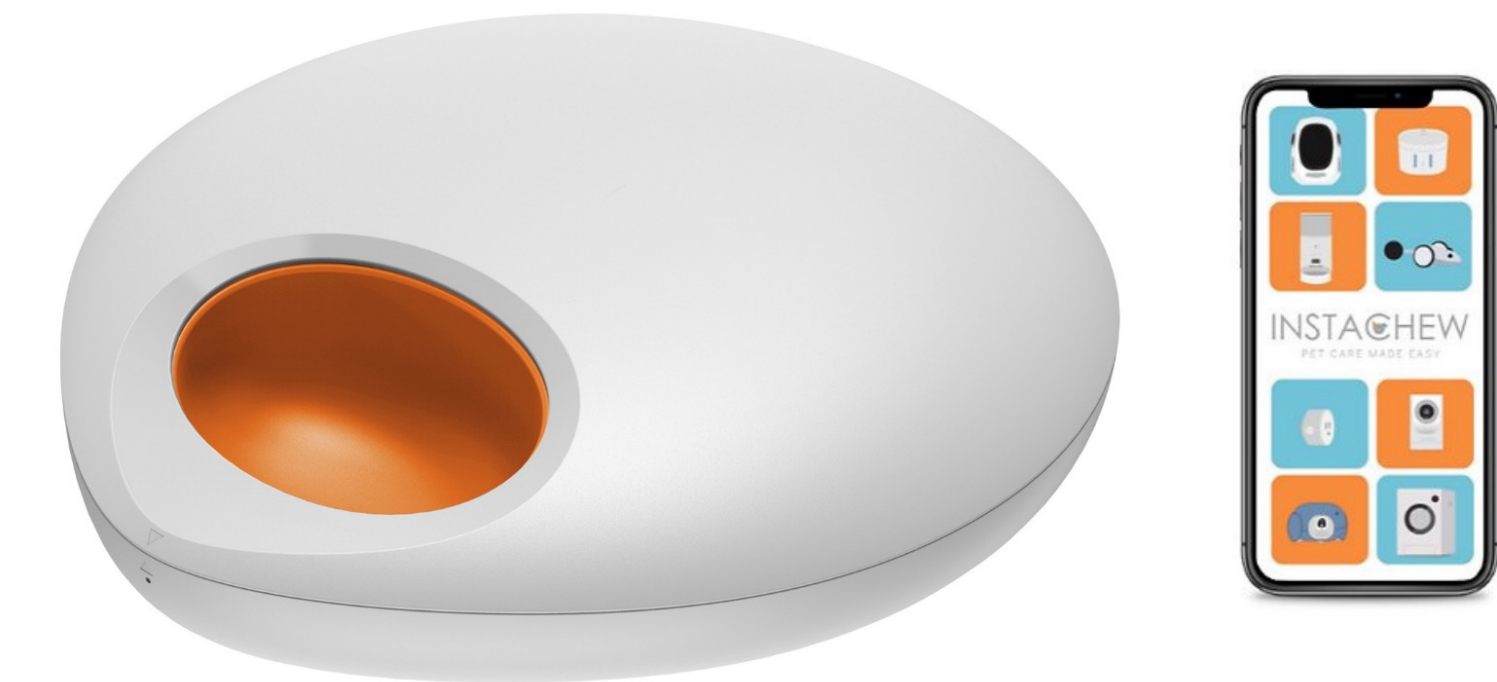

PURECHEW MIX

FEATURES

DESIGN: The unique design of the INSTACHEW Purechew Mix Pet Feeder gives it a modern look and it is engineered for the sole purpose of ensuring your pet is fed consistently.

AUTOMATION: You can use the touch key panel to adjust your pet's feeding schedule. It comes with an alarm to remind you and your pet of their feeding times.

PORTIONS: Each compartment can hold up to 180 ml of kibble or wet food. You can feed up-to 5 meals per day. Alternatively, you can spread the 5 meals over 2 or 3 days.

WET OR DRY FOOD: The **Purechew Mix** five meals Feeder has been designed to accommodate both dry and wet food. Additionally, you can place cold water or ice below the food tray to ensure your pet's food is kept fresh.

POWER: The feeder can be powered by batteries, power bank or an outlet. This versatility in the power source allows you to decide how you want to use your feeder.

PACKAGE INFO

DIMENSIONS
WEIGHT: (LBS)

WHOLESALE:

$ 39.99 (USD)
$ 51.10 (CAD)

MSRP:

$ 59.99 (USD)
$ 76.65 (CAD)