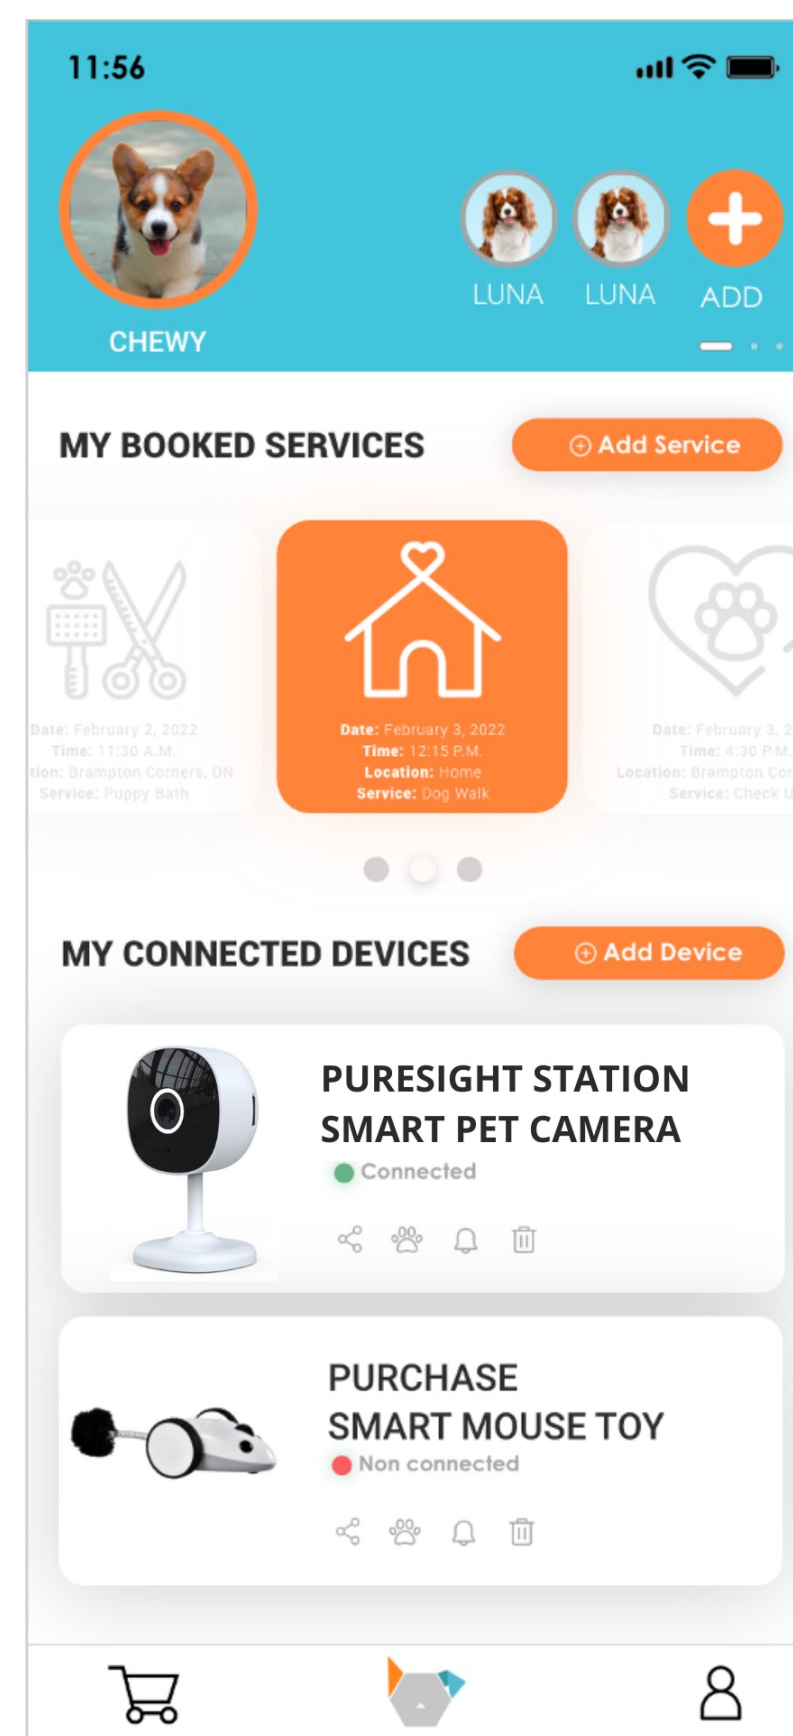

PURESIGHT MINI SMART PET CAMERA

FEATURES

MOTION SENSOR: Motion detection allows you to get notification on your phone when activated

APP-ENABLED: Connect to our app to monitor your pet's activity with your smart phone.

NIGHT VISION: Light or not, be able to see clearly with night vision capability

INTERACTIVE: 2-way voice, real time video with SD Card storage (128G) allowing you to store 10 days worth of recordings.