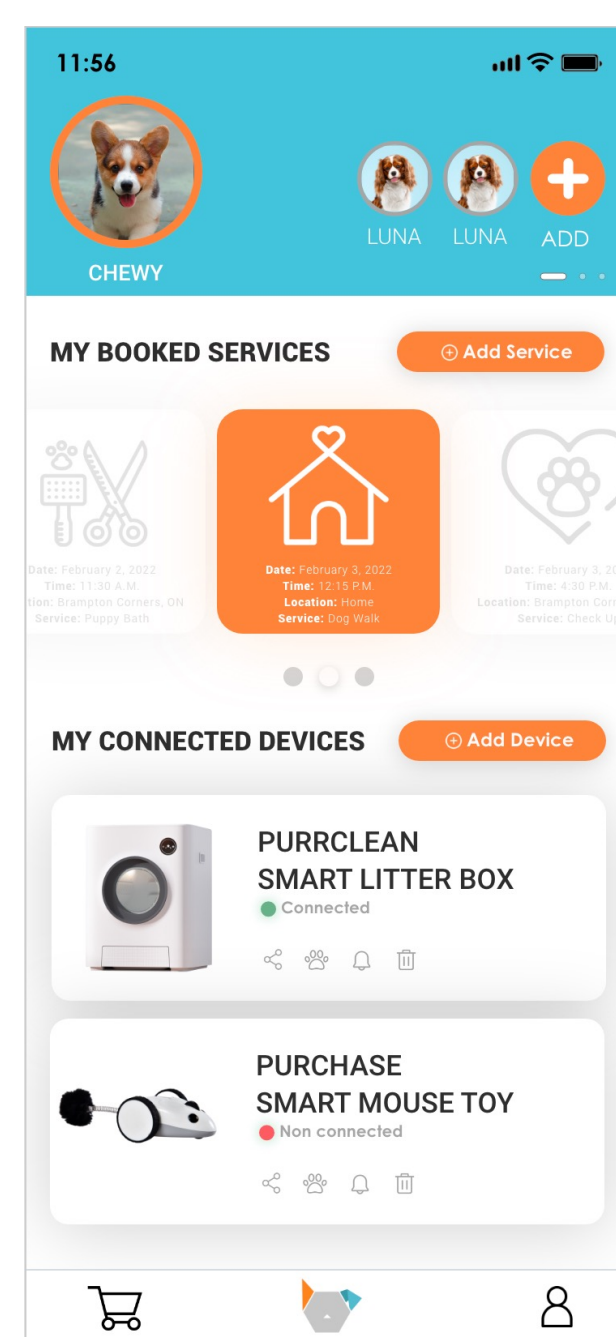

PURRCLEAN SMART LITTER BOX

FEATURES

AUTOMATIC/INSTANT CLEANING: The Purrclean can initiate after every use or instantly via the INSTACHEW INFINITY app.

SCHEDULE: If there's preference for the Purrclean to initiate at a certain time in the day, this can be achieved by setting a schedule on the INSTACHEW INFINITY app!

MONITORING: Receive real time notification directly to your phone.

SAFETY SENSORS: Safety and weight sensors detect as your cat is approaching and turns the machine off during bathroom breaks. In combination with the bottom infrared sensors, and abnormality alarms for strange occurrences, you can be sure of your pet's safety and comfort.

SIMPLE UPKEEP: The inner cylinder and filter can be easily removed and washed. The bottom storage can be opened with a click and refillable bags simplifies cleanup!

PACKAGE INFO

DIMENSIONS: 20 X 21 X 27 IN
WEIGHT: 32 (LBS)

WHOLESALE:

$579.99 (USD)
$ 739.99 (CAD)

MSRP:

$370.00 (USD)
$475.00 (CAD)